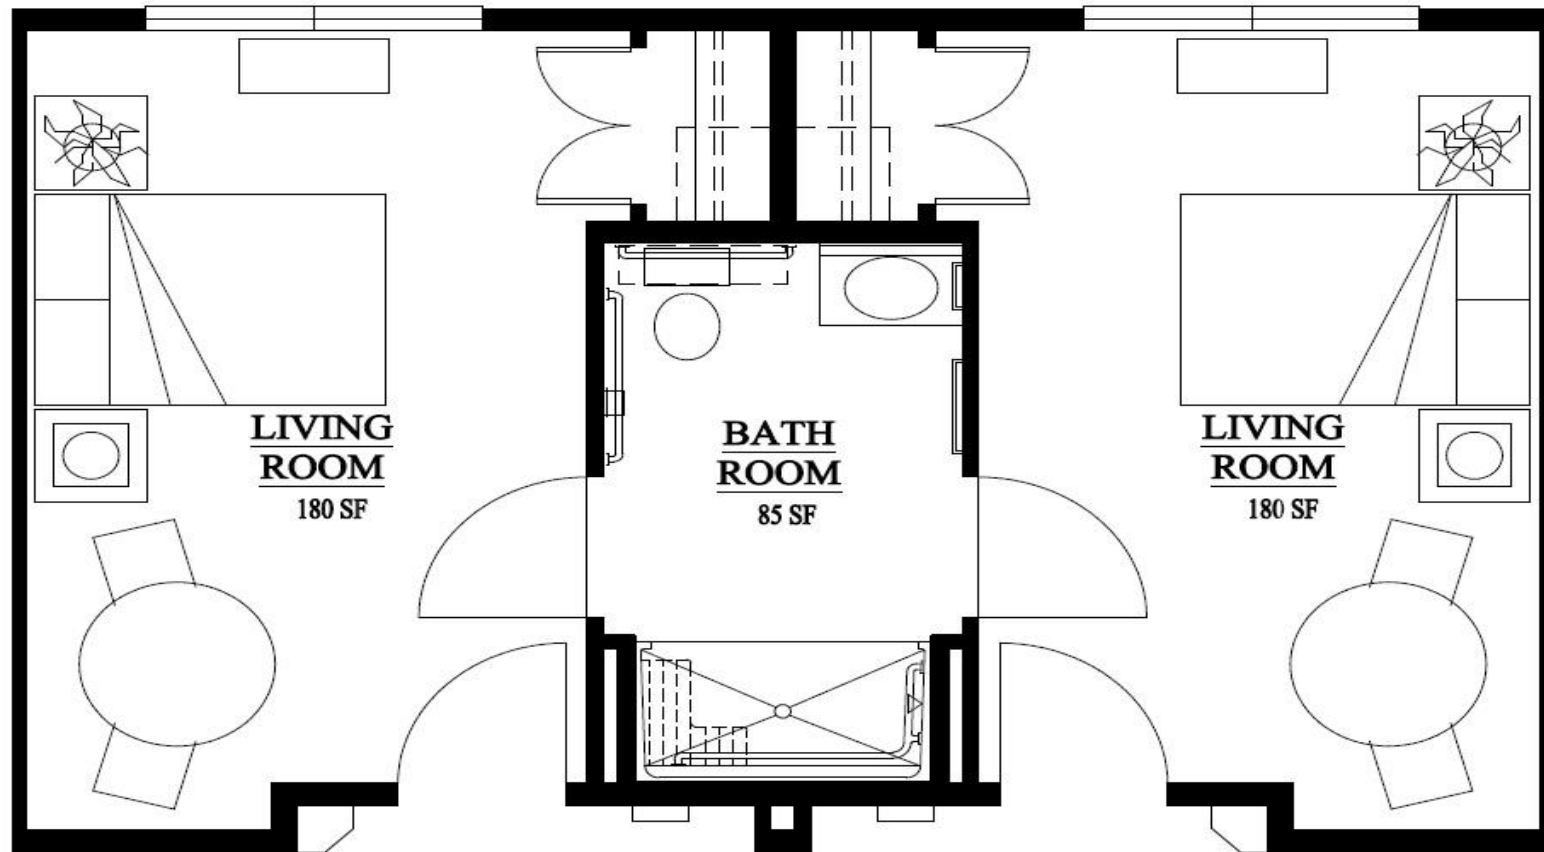

Private Apartment with Shared Bathroom • 495 sq ft

Private Apartment with Private Bathroom • 560 sq ft