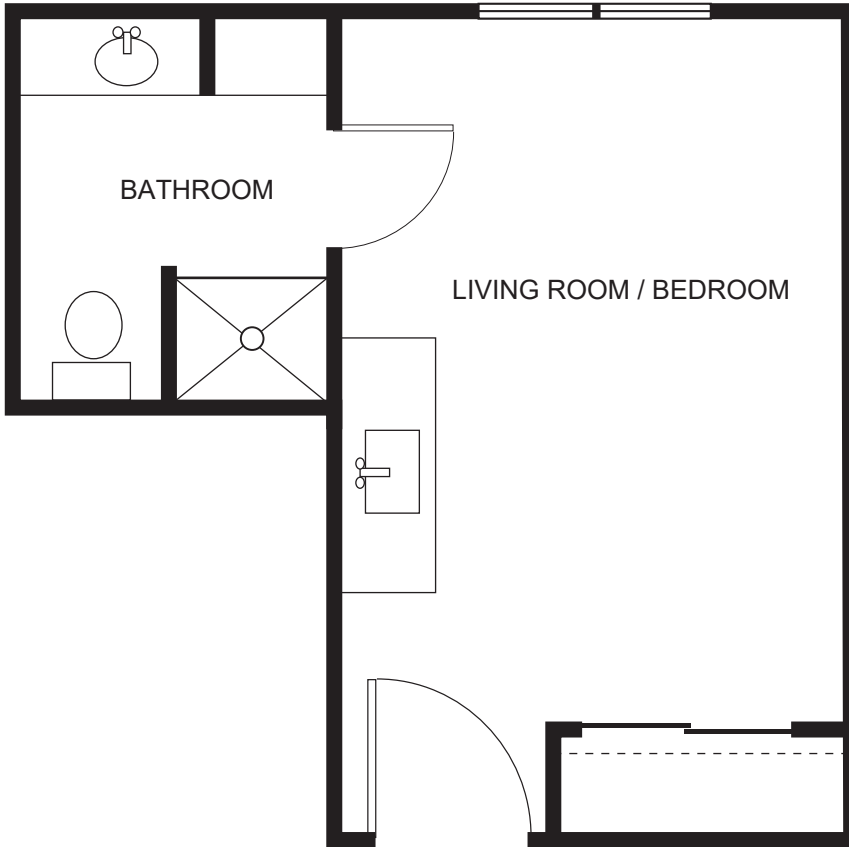

Assisted Living Floor Plans

STUDIO PREMIUM

278 square feet

Sample plan only. Actual room layout and size may vary.