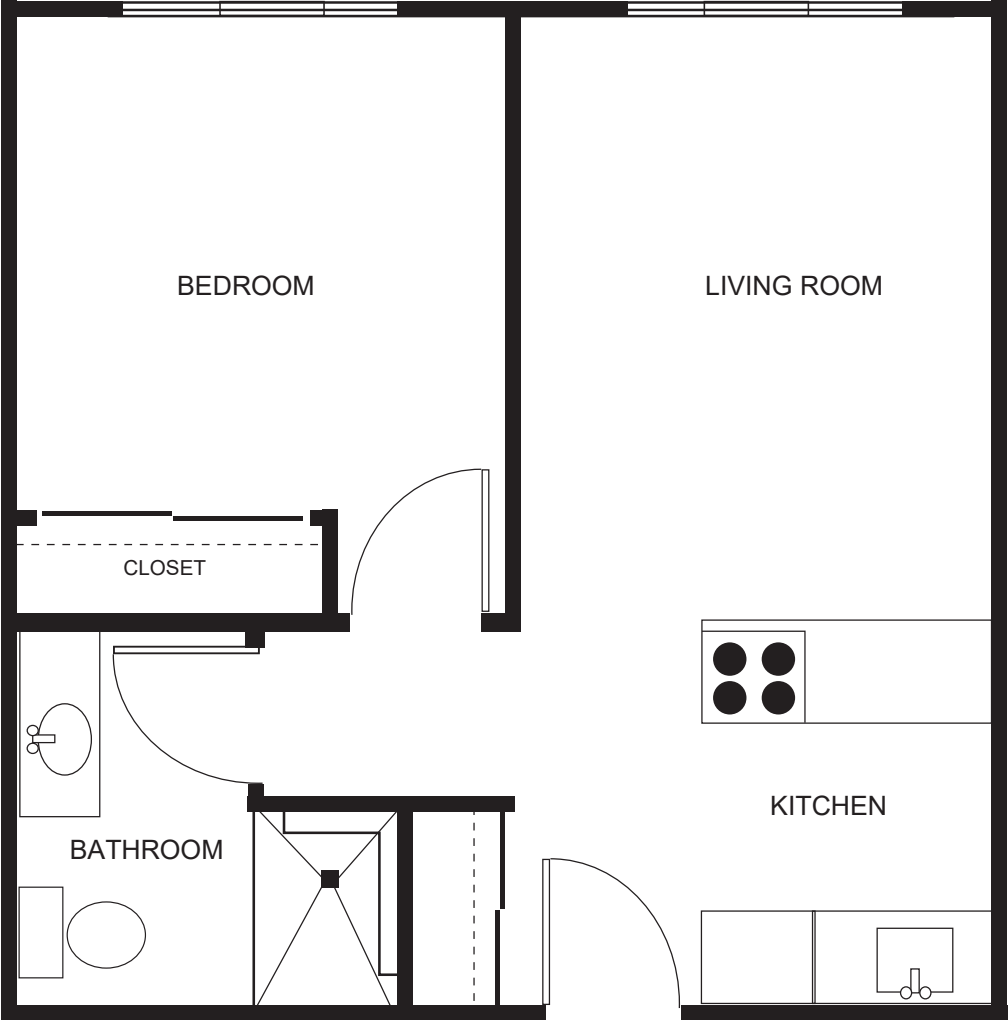

# Independent Living Floor Plans

## ONE BEDROOM PREMIUM 584 square feet

Sample plan only. Actual room layout and size may vary.

EQUAL HOUSING  
OPPORTUNITY

# Independent Living Floor Plans

**ONE BEDROOM**  
440 - 610 square feet

*Sample plan only. Actual room layout and size may vary.*