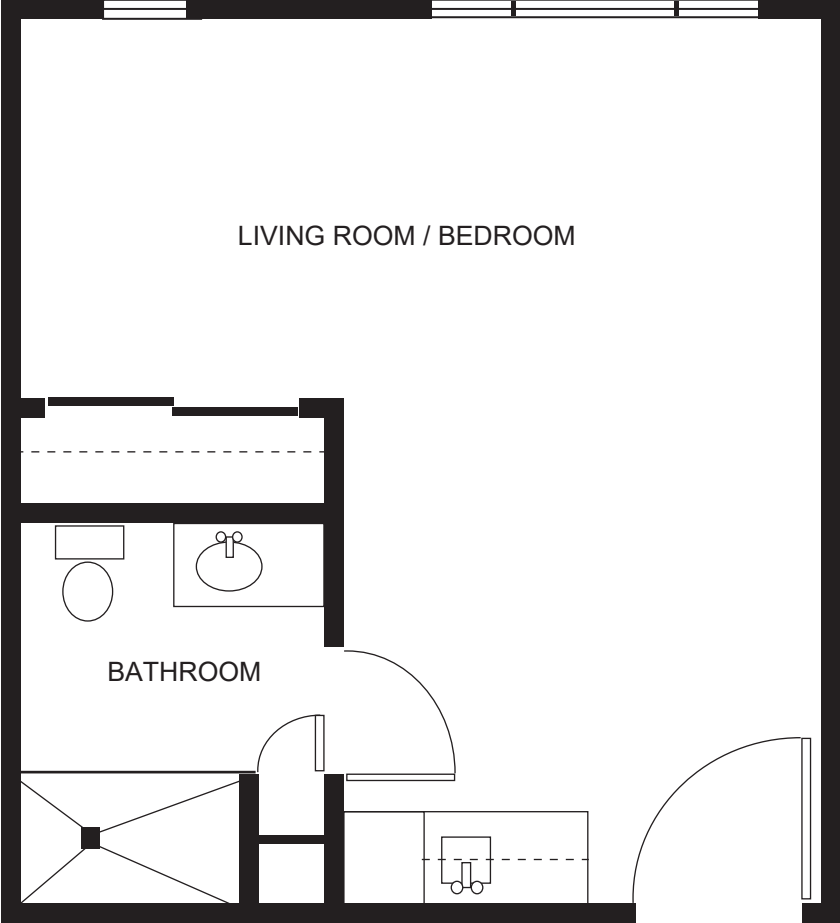

Independent Living Floor Plans

STUDIO 363 square feet

Sample plan only. Actual room layout and size may vary.