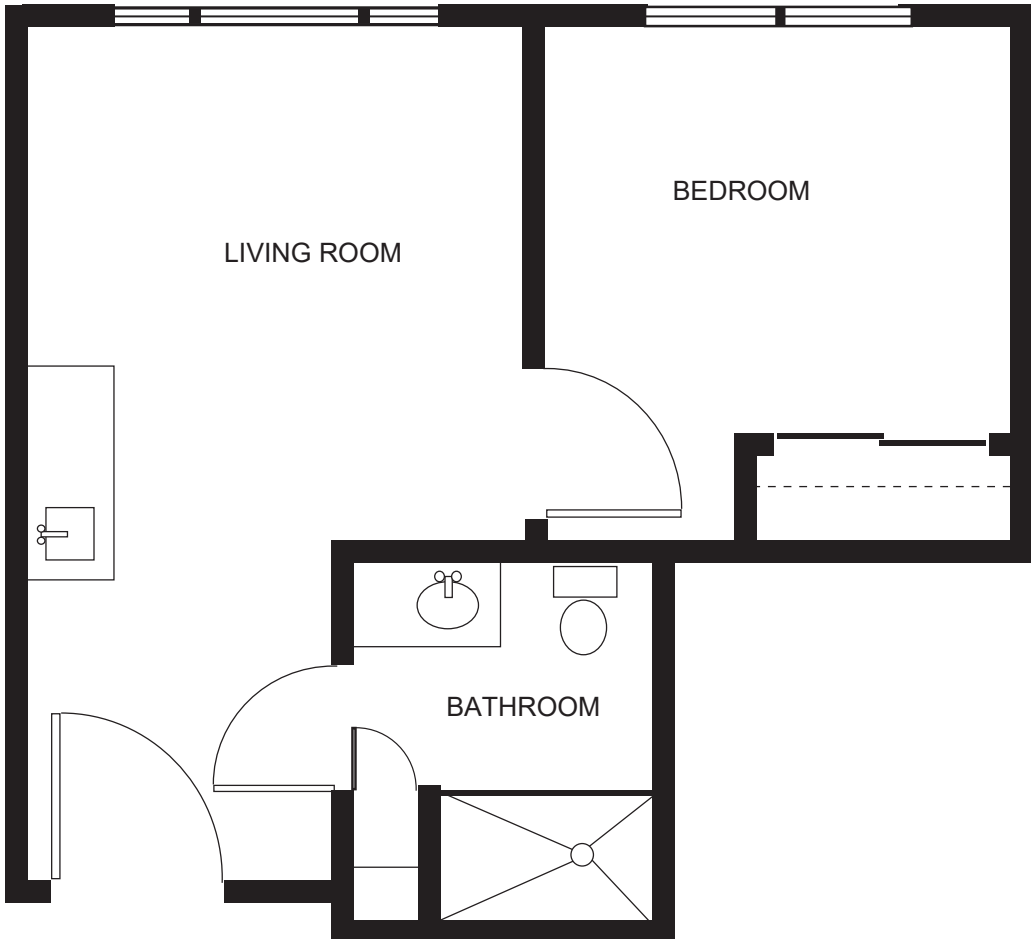

Assisted Living Floor Plans

ONE BEDROOM

443 square feet

Sample plan only. Actual room layout and size may vary.