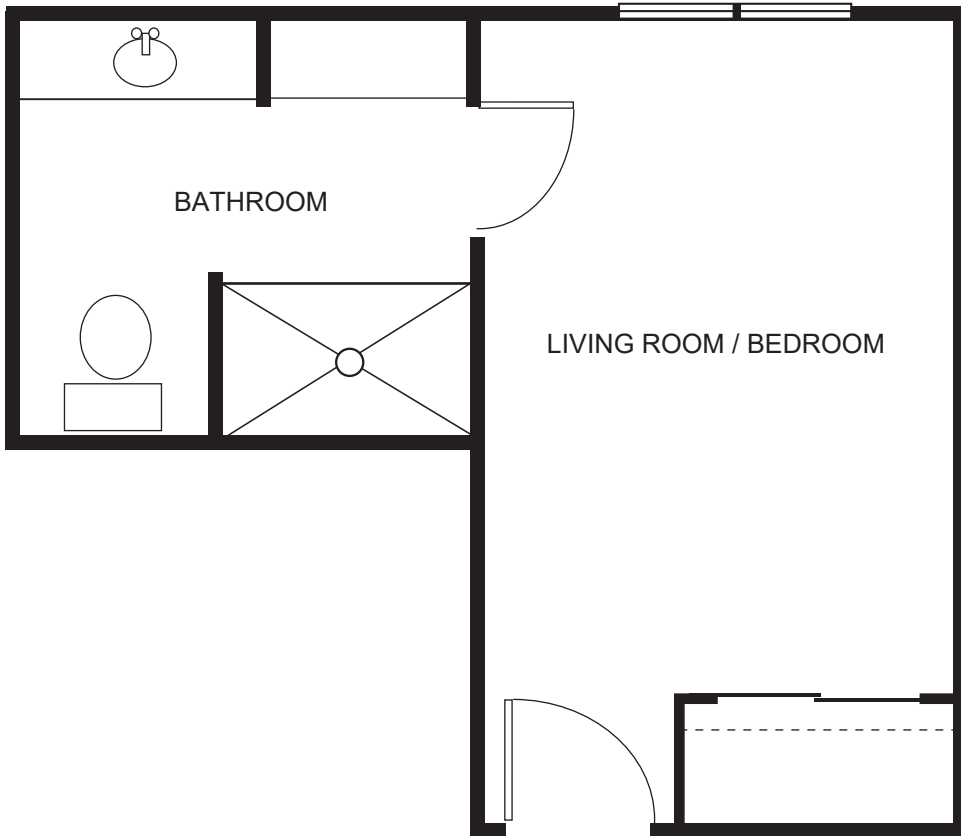

# Assisted Living Floor Plans

## STUDIO PREMIUM

278 square feet

*Sample plan only. Actual room layout and size may vary.*

## STUDIO

209 - 408 square feet

*Sample plan only. Actual room layout and size may vary.*