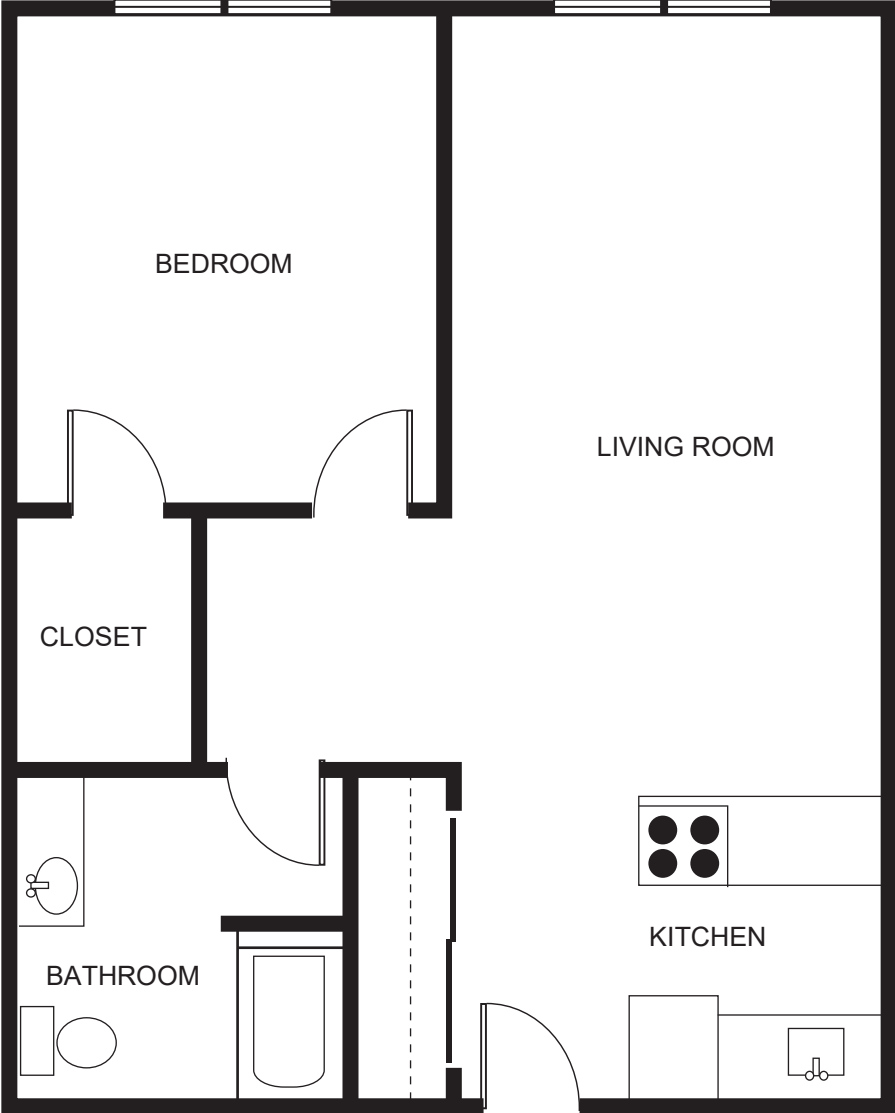

Independent Living Floor Plans

ONE BEDROOM PREMIUM 584 square feet

Sample plan only. Actual room layout and size may vary.

EQUAL HOUSING
OPPORTUNITY