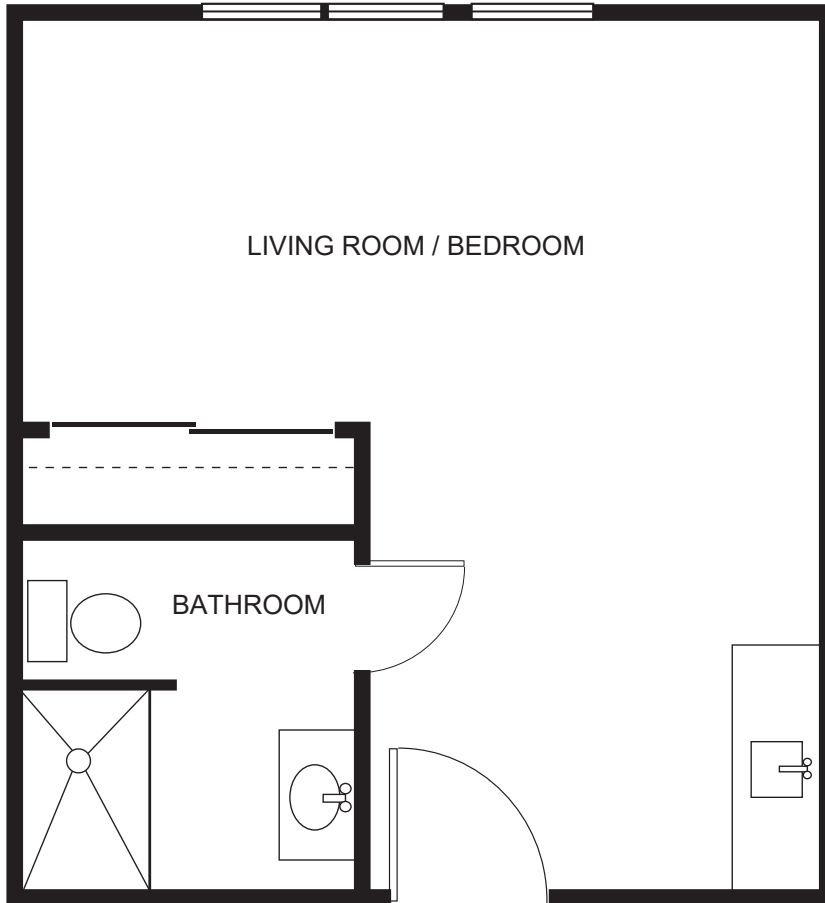

Assisted Living Floor Plans

STUDIO DELUXE

387 square feet

Sample plan only. Actual room layout and size may vary.