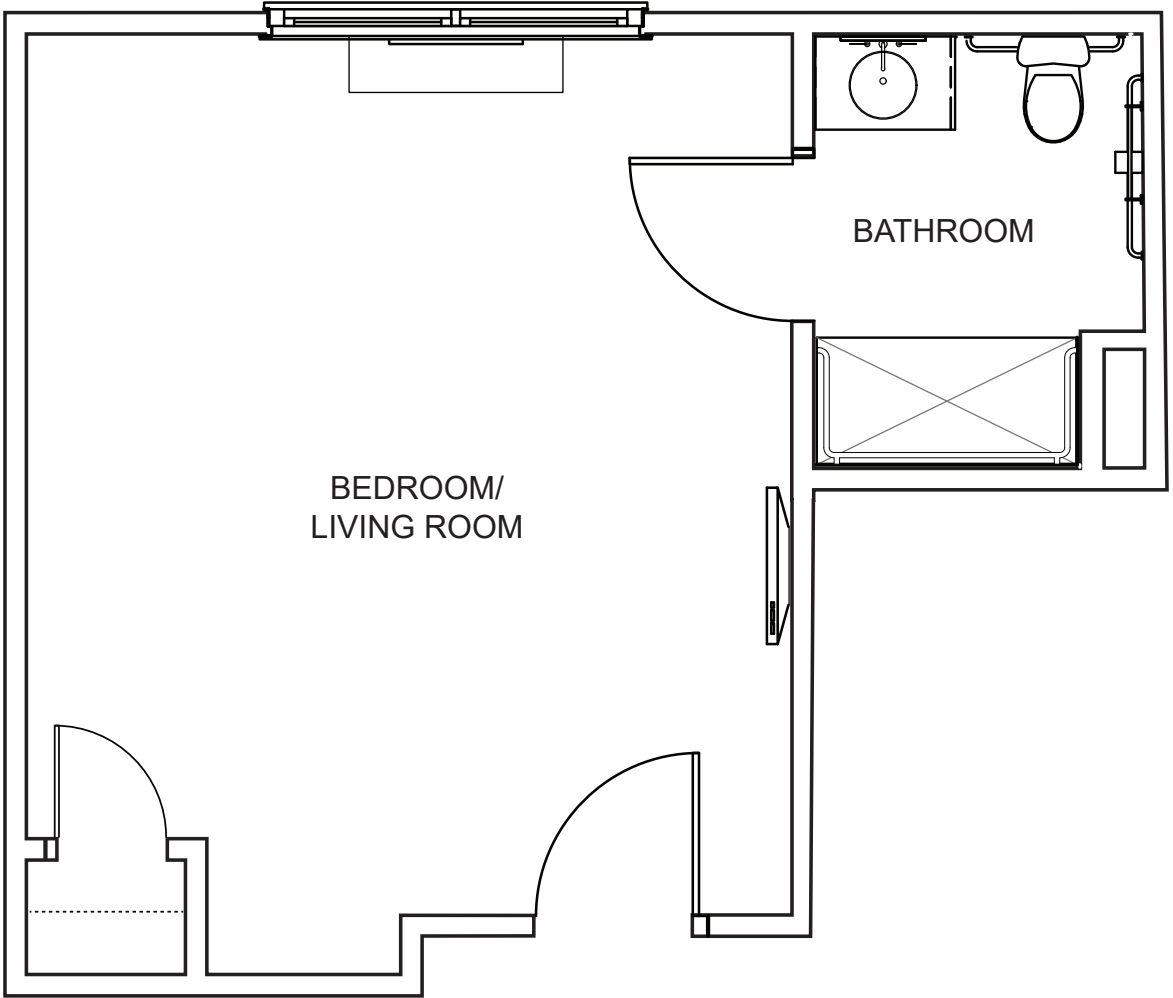

GARDEN VIEW SUITE 240 square feet

Sample plan only. Actual room layout and size may vary.

PRIVATE SUITE WITH PRIVATE BATHROOM

239-275 square feet

Sample plan only. Actual room layout and size may vary.

PRIVATE SUITE

269 square feet

Sample plan only. Actual room layout and size may vary.

SEMI PRIVATE SUITE WITH SHARED BATHROOM

212 square feet

Sample plan only. Actual room layout and size may vary.