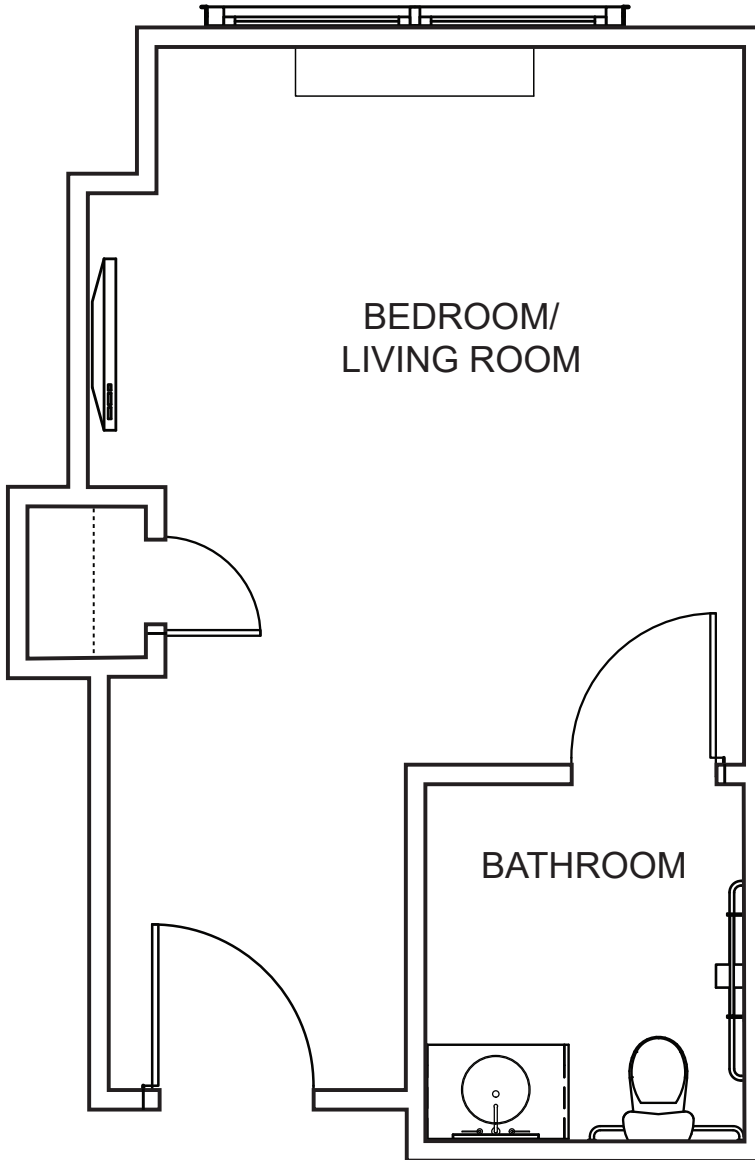

GARDEN VIEW SUITE 240 square feet

Sample plan only. Actual room layout and size may vary.

PRIVATE SUITE WITH PRIVATE BATHROOM

239-275 square feet

Sample plan only. Actual room layout and size may vary.

PRIVATE SUITE

269 square feet

Sample plan only. Actual room layout and size may vary.

SEMI PRIVATE SUITE WITH SHARED BATHROOM

212 square feet

Sample plan only. Actual room layout and size may vary.