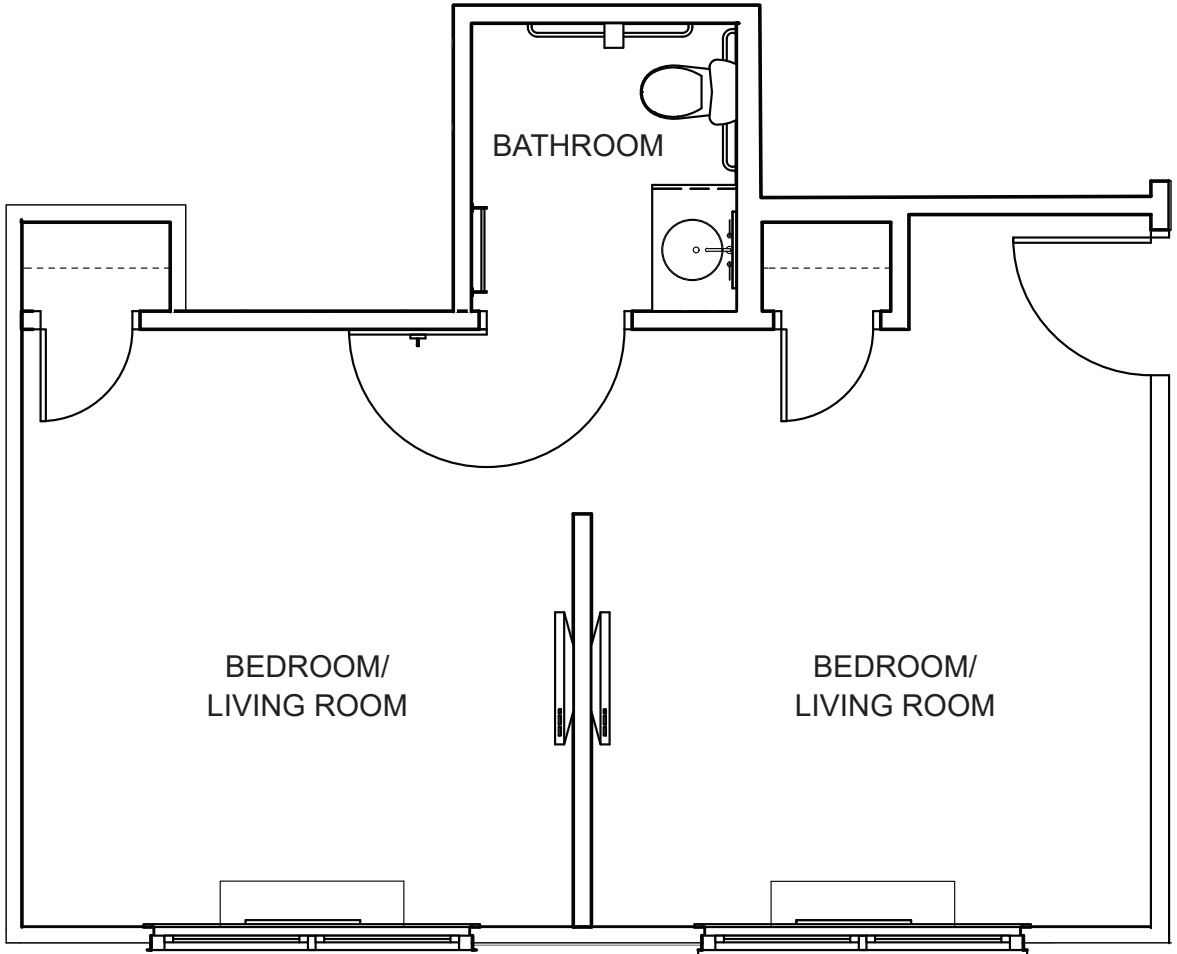

GARDEN VIEW SUITE 240 square feet

Sample plan only. Actual room layout and size may vary.

PRIVATE SUITE WITH PRIVATE BATHROOM

239-275 square feet

Sample plan only. Actual room layout and size may vary.

PRIVATE SUITE

269 square feet

Sample plan only. Actual room layout and size may vary.

SEMI PRIVATE SUITE WITH SHARED BATHROOM

212 square feet

Sample plan only. Actual room layout and size may vary.