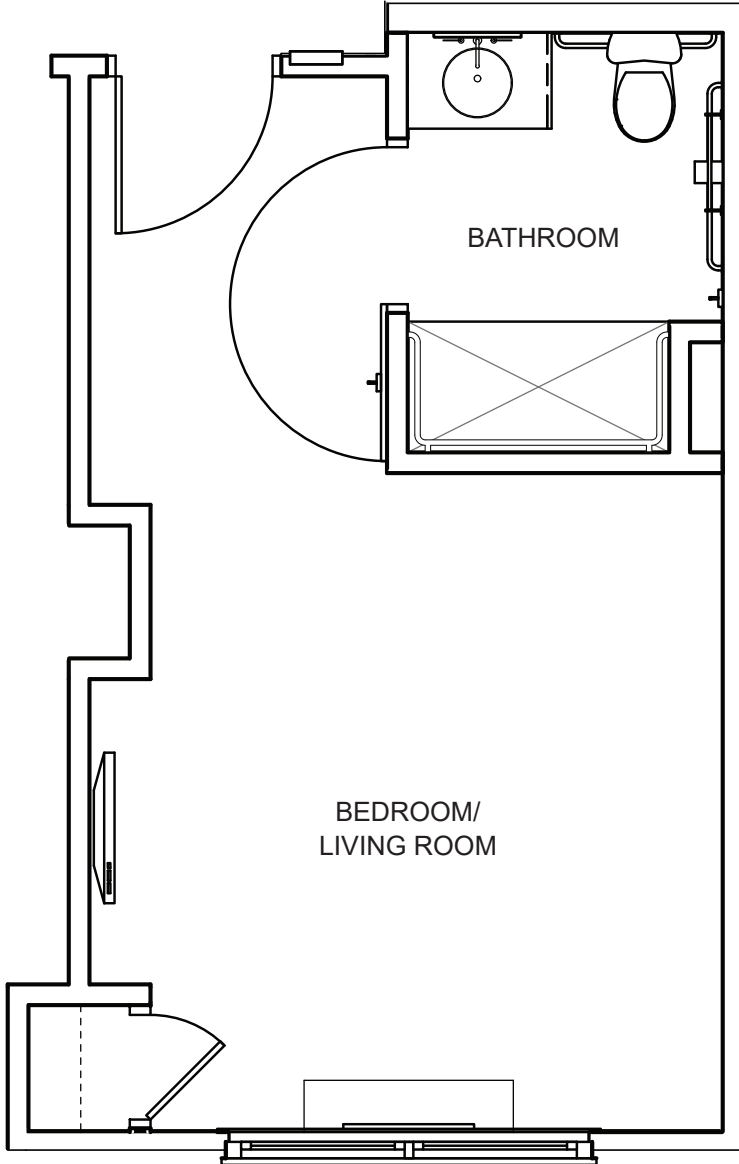

GARDEN VIEW SUITE 240 square feet

Sample plan only. Actual room layout and size may vary.

PRIVATE SUITE WITH PRIVATE BATHROOM

239-275 square feet

Sample plan only. Actual room layout and size may vary.

PRIVATE SUITE

269 square feet

Sample plan only. Actual room layout and size may vary.

SEMI PRIVATE SUITE WITH SHARED BATHROOM

212 square feet

Sample plan only. Actual room layout and size may vary.