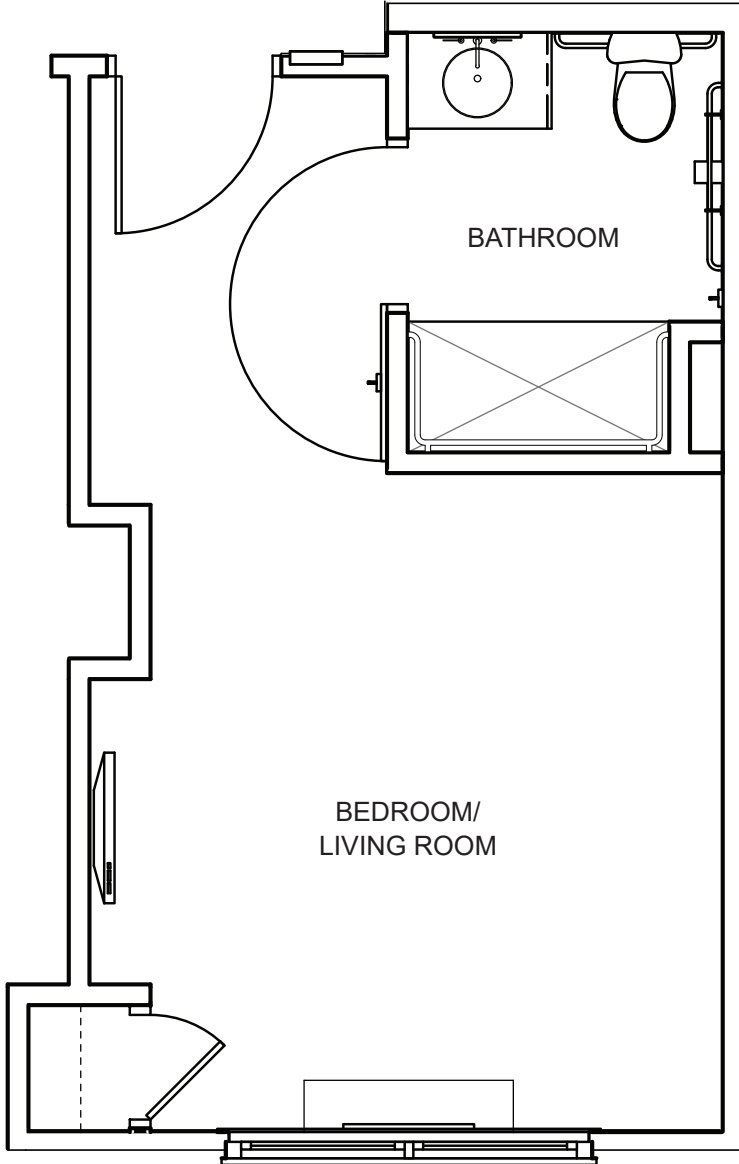

GARDEN VIEW SUITE 240 square feet

Sample plan only. Actual room layout and size may vary.

PRIVATE SUITE WITH PRIVATE BATHROOM

239-275 square feet

Sample plan only. Actual room layout and size may vary.

PRIVATE SUITE

269 square feet

Sample plan only. Actual room layout and size may vary.

SEMI PRIVATE SUITE WITH SHARED BATHROOM

212 square feet

Sample plan only. Actual room layout and size may vary.