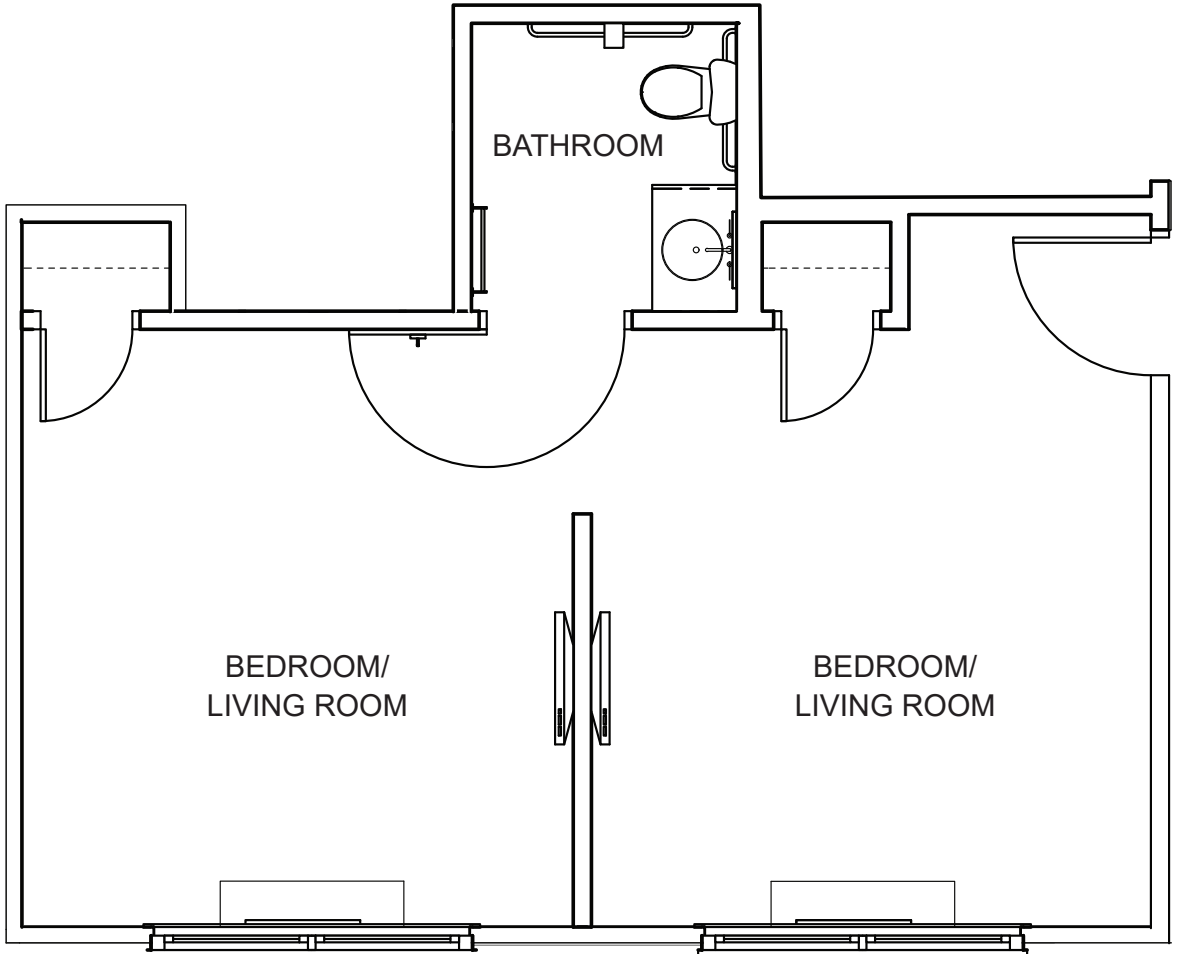

GARDEN VIEW SUITE 240 square feet

Sample plan only. Actual room layout and size may vary.

PRIVATE SUITE WITH PRIVATE BATHROOM

239-275 square feet

Sample plan only. Actual room layout and size may vary.

PRIVATE SUITE

269 square feet

Sample plan only. Actual room layout and size may vary.

SEMI PRIVATE SUITE WITH SHARED BATHROOM

212 square feet

Sample plan only. Actual room layout and size may vary.