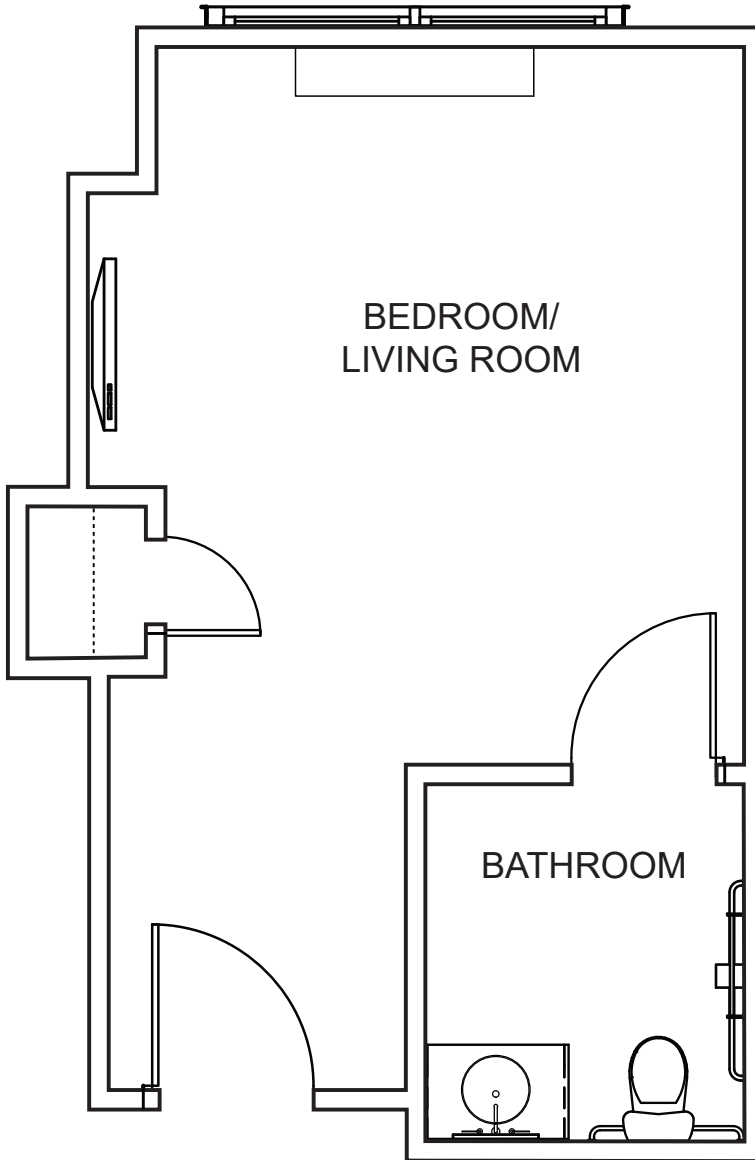

GARDEN VIEW SUITE 240 square feet

Sample plan only. Actual room layout and size may vary.

PRIVATE SUITE WITH PRIVATE BATHROOM

239-275 square feet

Sample plan only. Actual room layout and size may vary.

PRIVATE SUITE

269 square feet

Sample plan only. Actual room layout and size may vary.

SEMI PRIVATE SUITE WITH SHARED BATHROOM

212 square feet

Sample plan only. Actual room layout and size may vary.