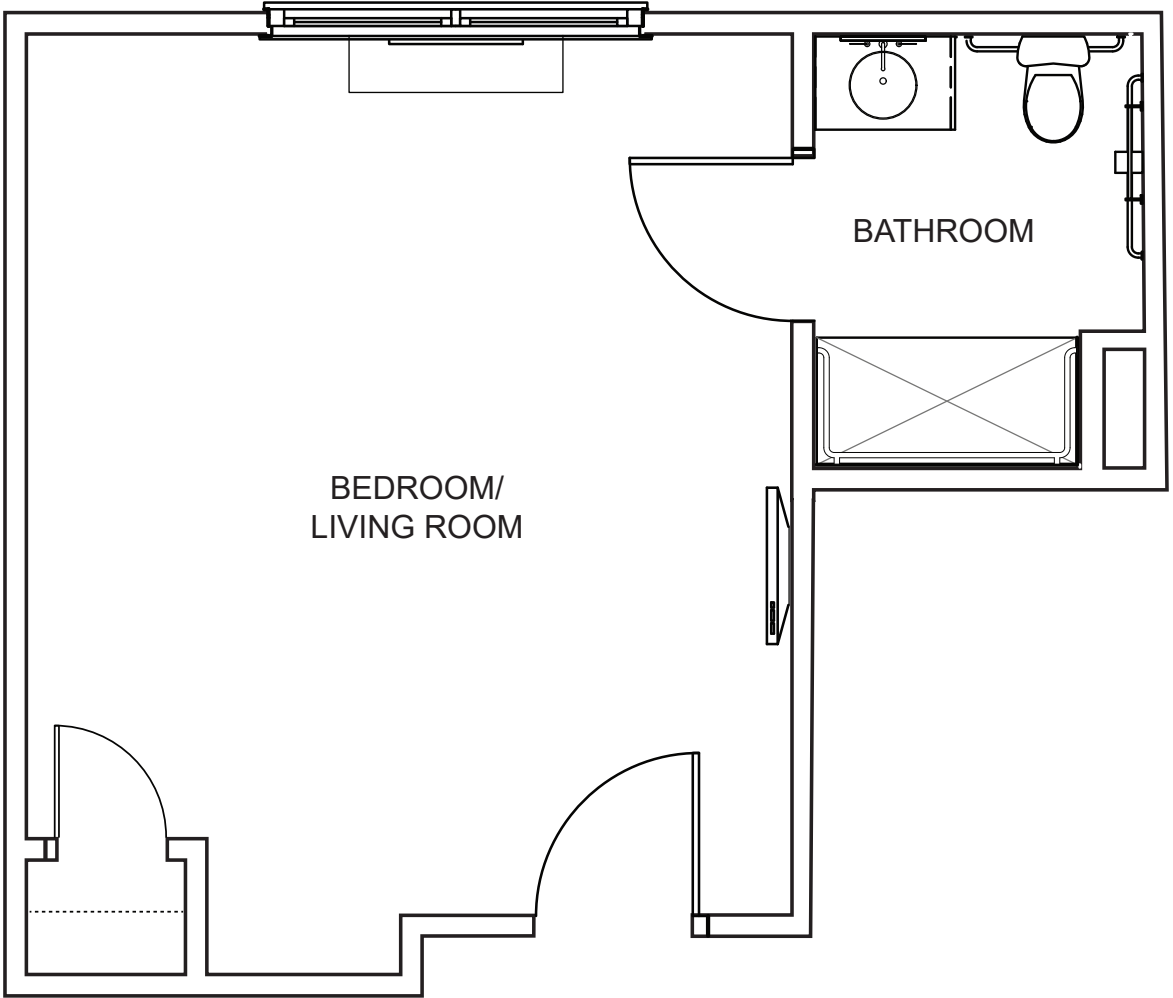

GARDEN VIEW SUITE 240 square feet

Sample plan only. Actual room layout and size may vary.

PRIVATE SUITE WITH PRIVATE BATHROOM

239-275 square feet

Sample plan only. Actual room layout and size may vary.

PRIVATE SUITE

269 square feet

Sample plan only. Actual room layout and size may vary.

SEMI PRIVATE SUITE WITH SHARED BATHROOM

212 square feet

Sample plan only. Actual room layout and size may vary.