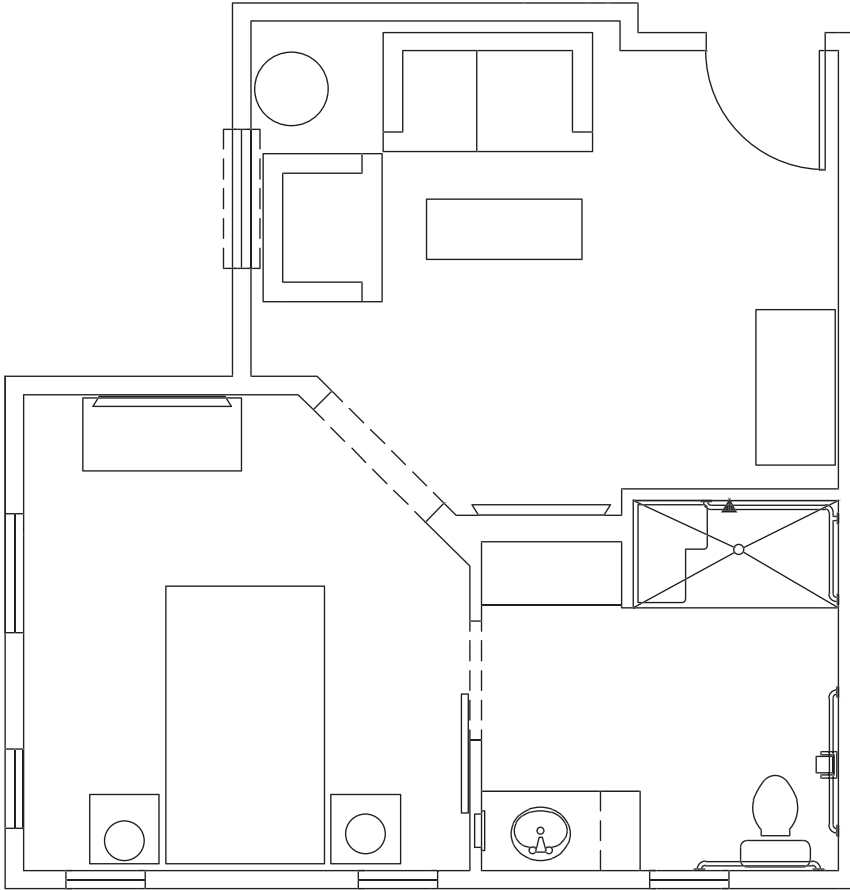

PRIVATE SUITE WITH PRIVATE BATHROOM 427 Square Feet

Sample plan only. Actual room layout and size may vary.

PRIVATE SUITE WITH PRIVATE BATHROOM 416 Square Feet

Sample plan only. Actual room layout and size may vary.

PRIVATE SUITE WITH PRIVATE BATHROOM 412 Square Feet

Sample plan only. Actual room layout and size may vary.

PRIVATE SUITE WITH SHARED BATHROOM

593-603 Square Feet

Sample plan only. Actual room layout and size may vary.