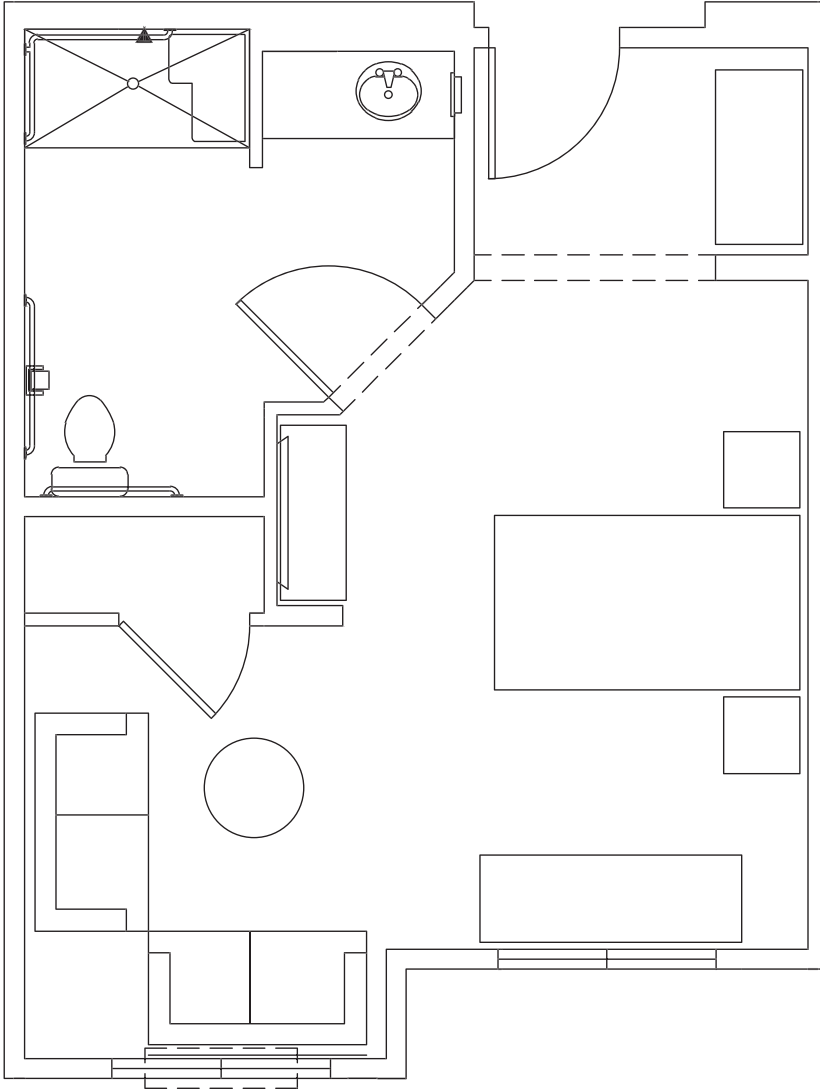

PRIVATE SUITE WITH PRIVATE BATHROOM 427 Square Feet

Sample plan only. Actual room layout and size may vary.

PRIVATE SUITE WITH PRIVATE BATHROOM 416 Square Feet

Sample plan only. Actual room layout and size may vary.

PRIVATE SUITE WITH PRIVATE BATHROOM 412 Square Feet

Sample plan only. Actual room layout and size may vary.

PRIVATE SUITE WITH SHARED BATHROOM

593-603 Square Feet

Sample plan only. Actual room layout and size may vary.