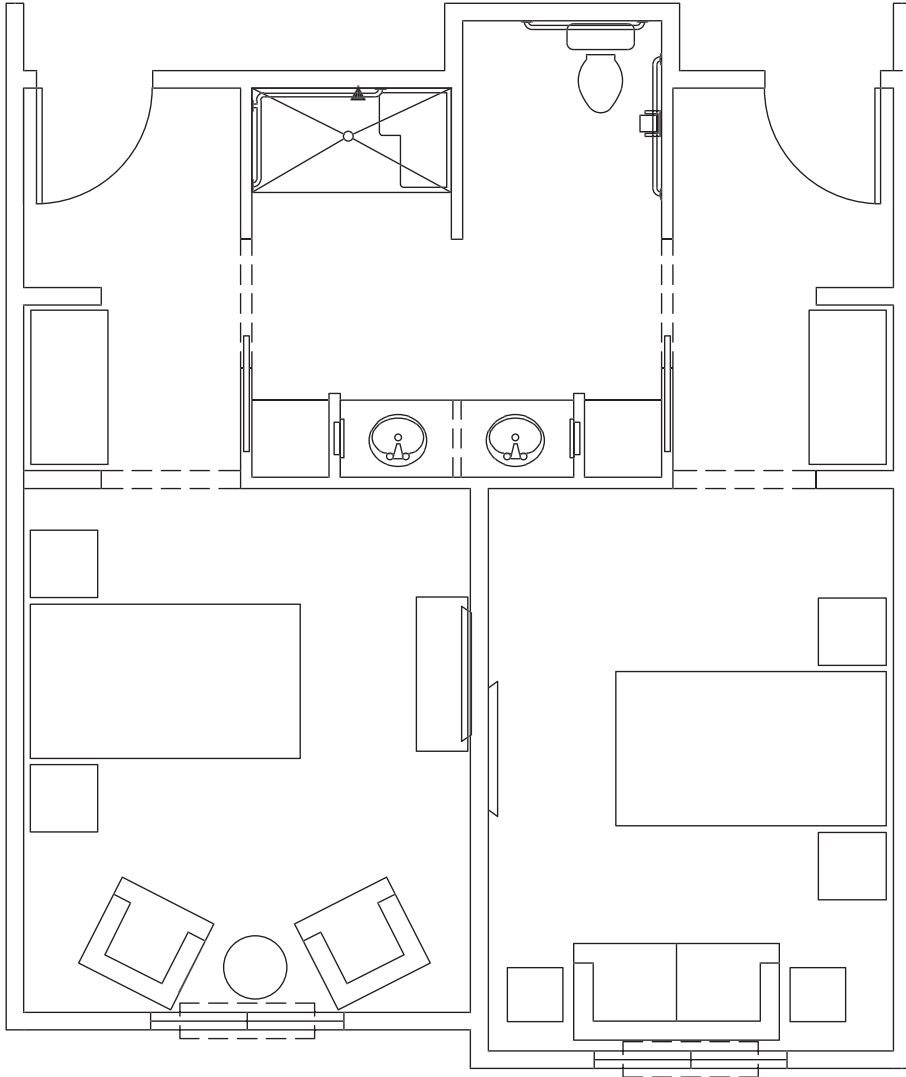

PRIVATE SUITE WITH PRIVATE BATHROOM 427 Square Feet

Sample plan only. Actual room layout and size may vary.

PRIVATE SUITE WITH PRIVATE BATHROOM 416 Square Feet

Sample plan only. Actual room layout and size may vary.

PRIVATE SUITE WITH PRIVATE BATHROOM 412 Square Feet

Sample plan only. Actual room layout and size may vary.

PRIVATE SUITE WITH SHARED BATHROOM

593-603 Square Feet

Sample plan only. Actual room layout and size may vary.