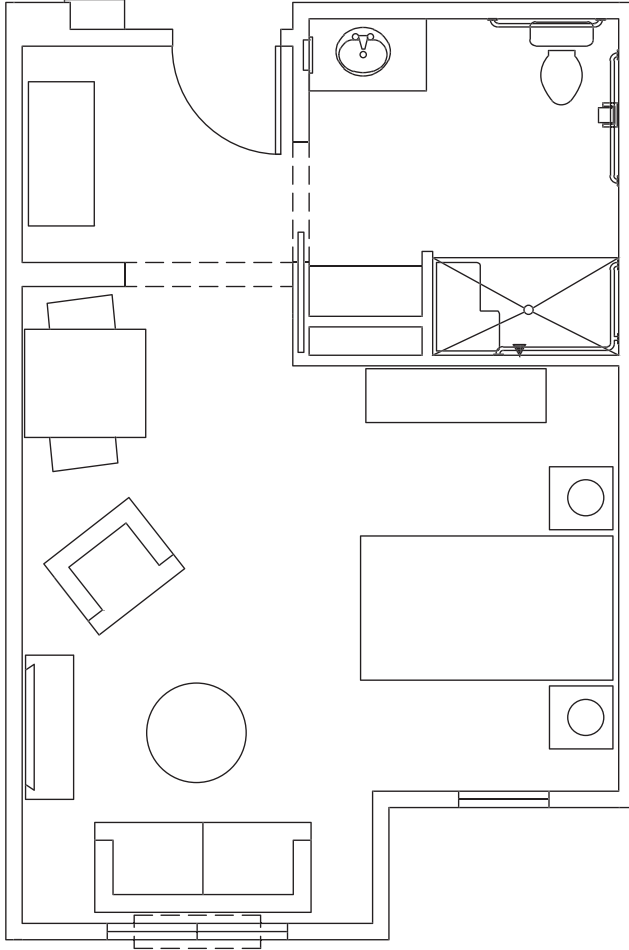

PRIVATE SUITE WITH PRIVATE BATHROOM 427 Square Feet

Sample plan only. Actual room layout and size may vary.

PRIVATE SUITE WITH PRIVATE BATHROOM 416 Square Feet

Sample plan only. Actual room layout and size may vary.

PRIVATE SUITE WITH PRIVATE BATHROOM 412 Square Feet

Sample plan only. Actual room layout and size may vary.

PRIVATE SUITE WITH SHARED BATHROOM

593-603 Square Feet

Sample plan only. Actual room layout and size may vary.