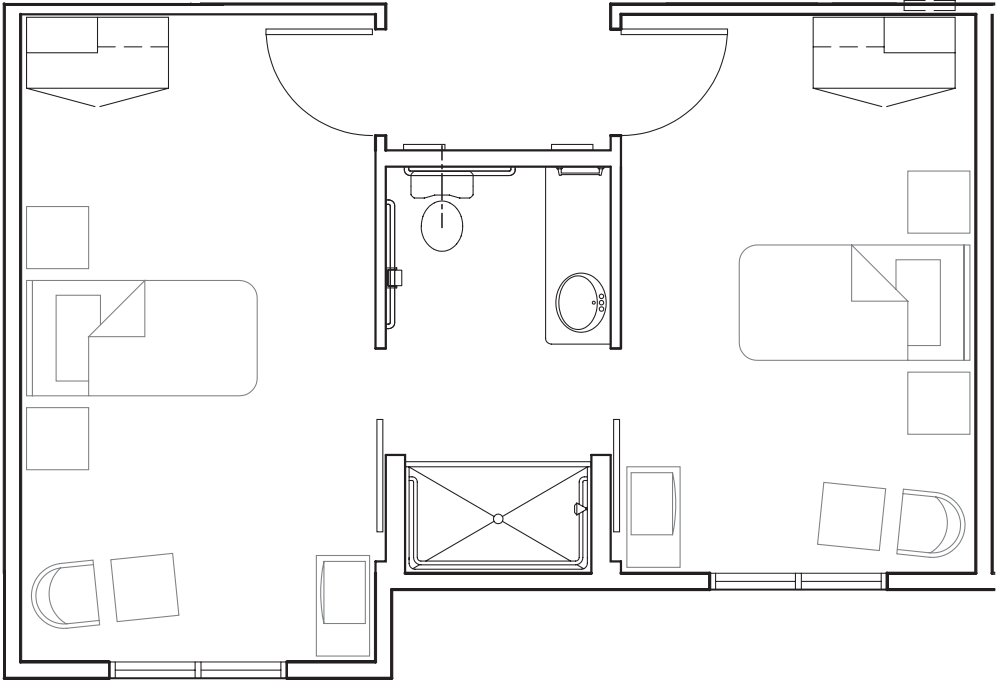

PRIVATE STUDIO WITH PRIVATE BATHROOM

232 square feet

Sample Floor Plan

PRIVATE STUDIO WITH SHARED BATHROOM

158-184 square feet

Sample Floor Plan