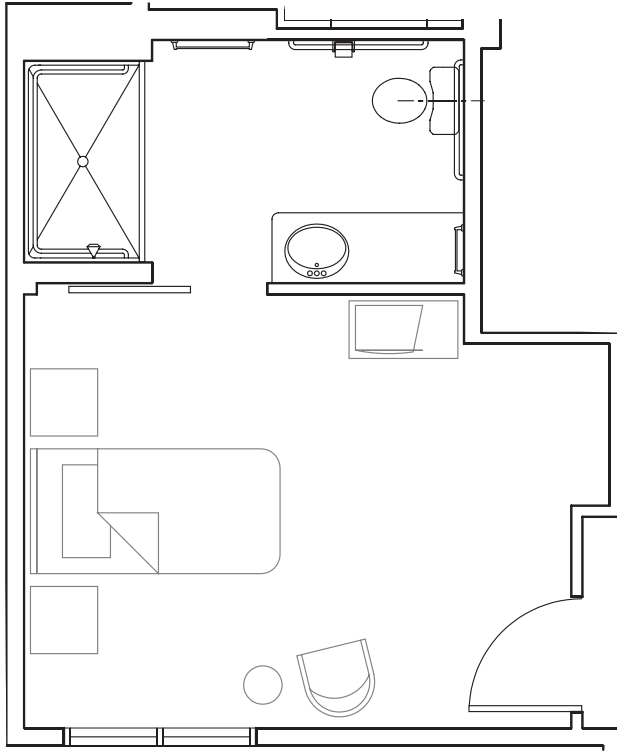

PRIVATE STUDIO WITH PRIVATE BATHROOM

232 square feet

Sample Floor Plan

PRIVATE STUDIO WITH SHARED BATHROOM

158-184 square feet

Sample Floor Plan