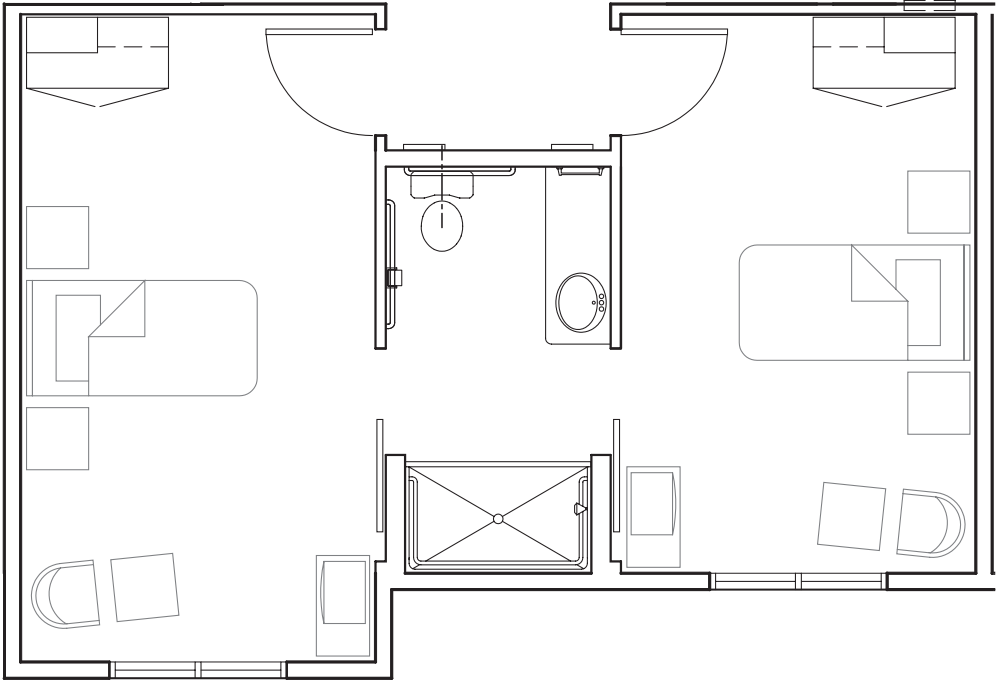

PRIVATE STUDIO WITH PRIVATE BATHROOM

232 square feet

Sample Floor Plan

PRIVATE STUDIO WITH SHARED BATHROOM

158-184 square feet

Sample Floor Plan