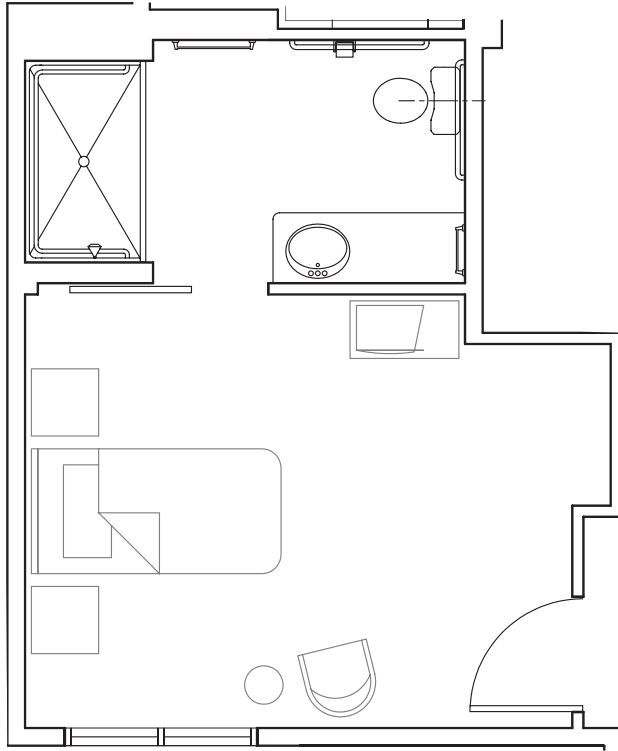

PRIVATE STUDIO WITH PRIVATE BATHROOM

232 square feet

Sample Floor Plan

PRIVATE STUDIO WITH SHARED BATHROOM

158-184 square feet

Sample Floor Plan