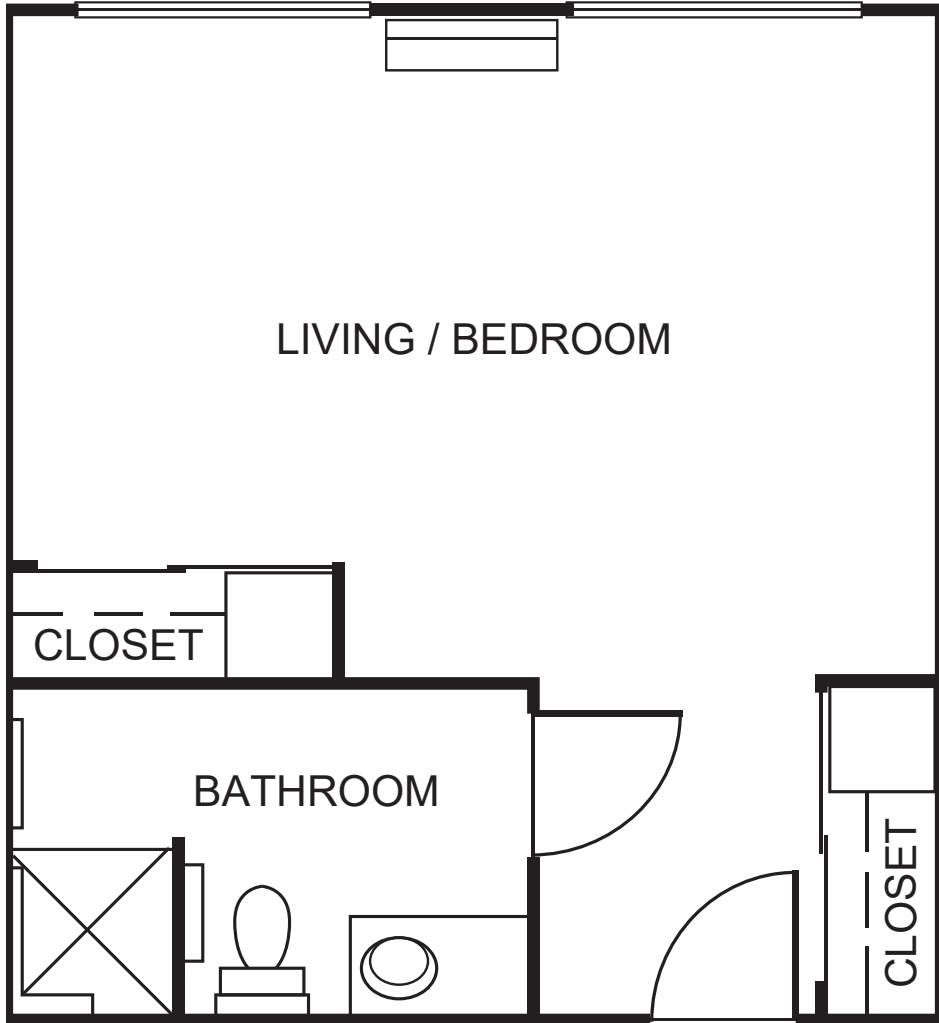

PRIVATE SUITE W/ PRIVATE BATHROOM 261 Square Feet

Sample Floor Plan

COMPANION SUITE
351 Square Feet

Sample Floor Plan