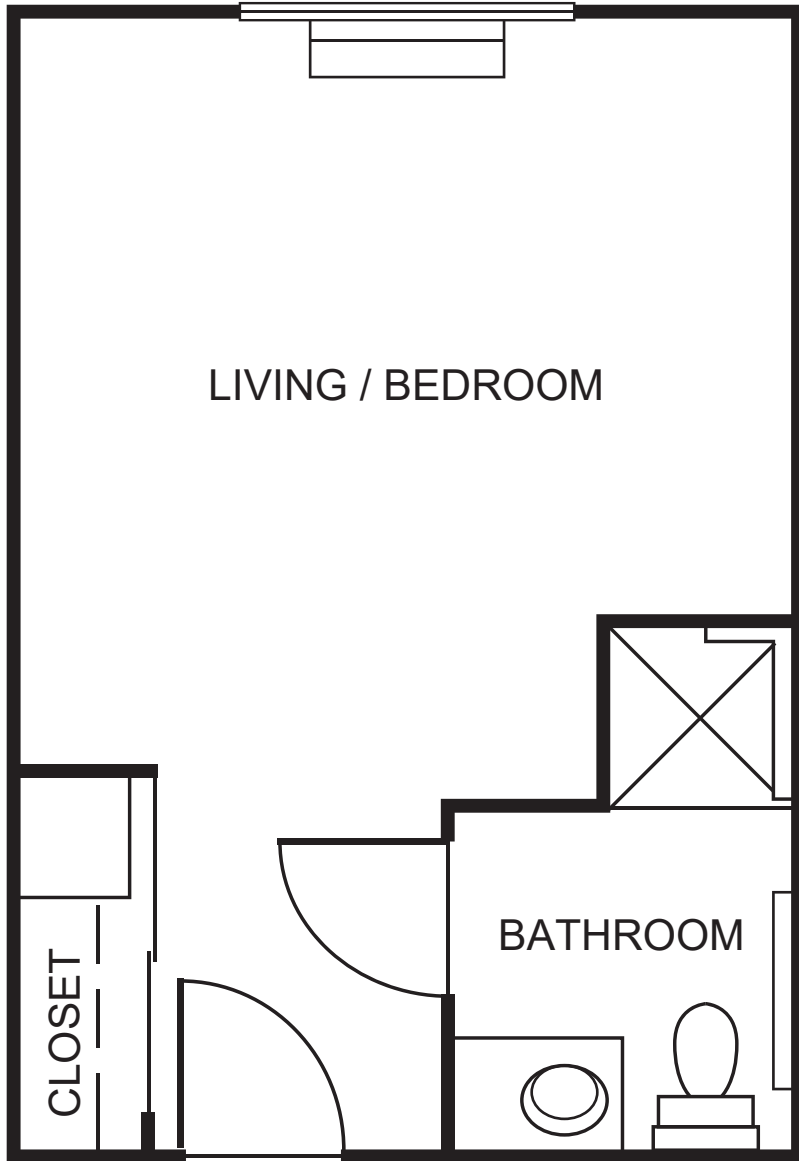

PRIVATE SUITE W/ PRIVATE BATHROOM 261 Square Feet

Sample Floor Plan

COMPANION SUITE
351 Square Feet

Sample Floor Plan