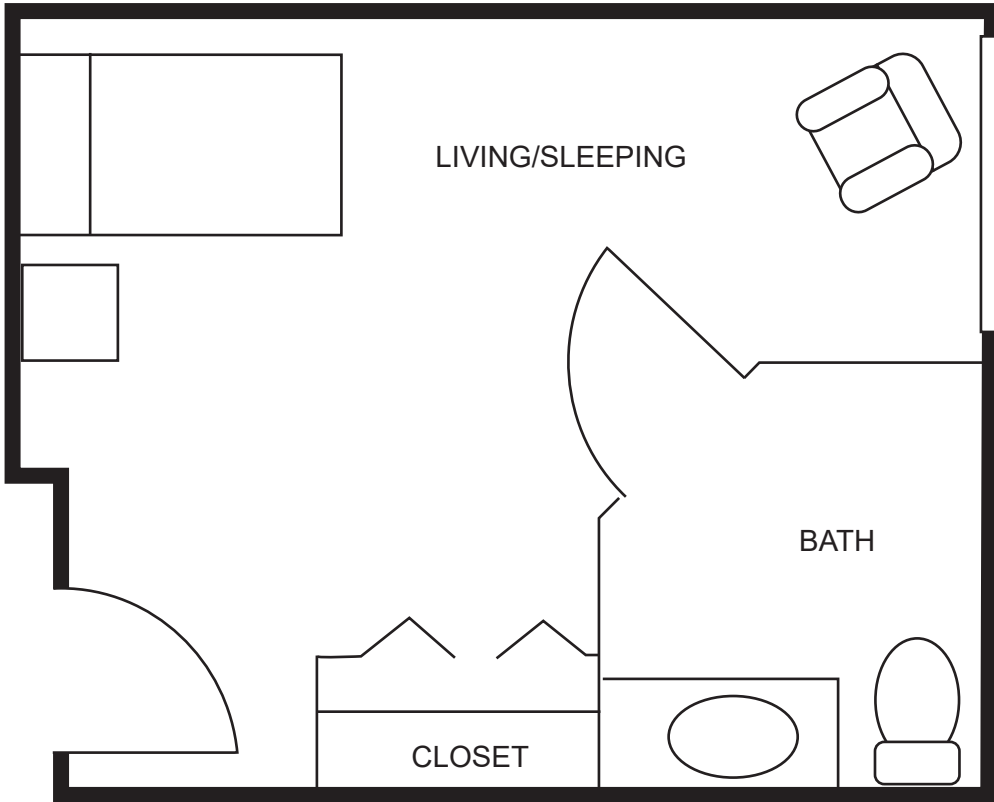

ASSISTED LIVING FLOOR PLANS

SHARED APARTMENT

778 square feet

Sample Floor Plan

ASSISTED LIVING FLOOR PLANS

ONE BEDROOM APARTMENT

590 square feet

Sample Floor Plan

ASSISTED LIVING FLOOR PLANS

SMALL DELUXE SUITE

524 square feet

Sample Floor Plan

ASSISTED LIVING FLOOR PLANS

LARGE DELUXE SUITE 587 square feet

Sample Floor Plan

ASSISTED LIVING FLOOR PLANS

SMALL DELUXE SUITE 515 square feet

Sample Floor Plan

ASSISTED LIVING FLOOR PLANS

SUITE
381 square feet

Sample Floor Plan

ASSISTED LIVING FLOOR PLANS

STUDIO APARTMENT

290 square feet

Sample Floor Plan

STUDIO

Sample Floor Plan

VILLAGE SUITE
290 square feet

Sample Floor Plan