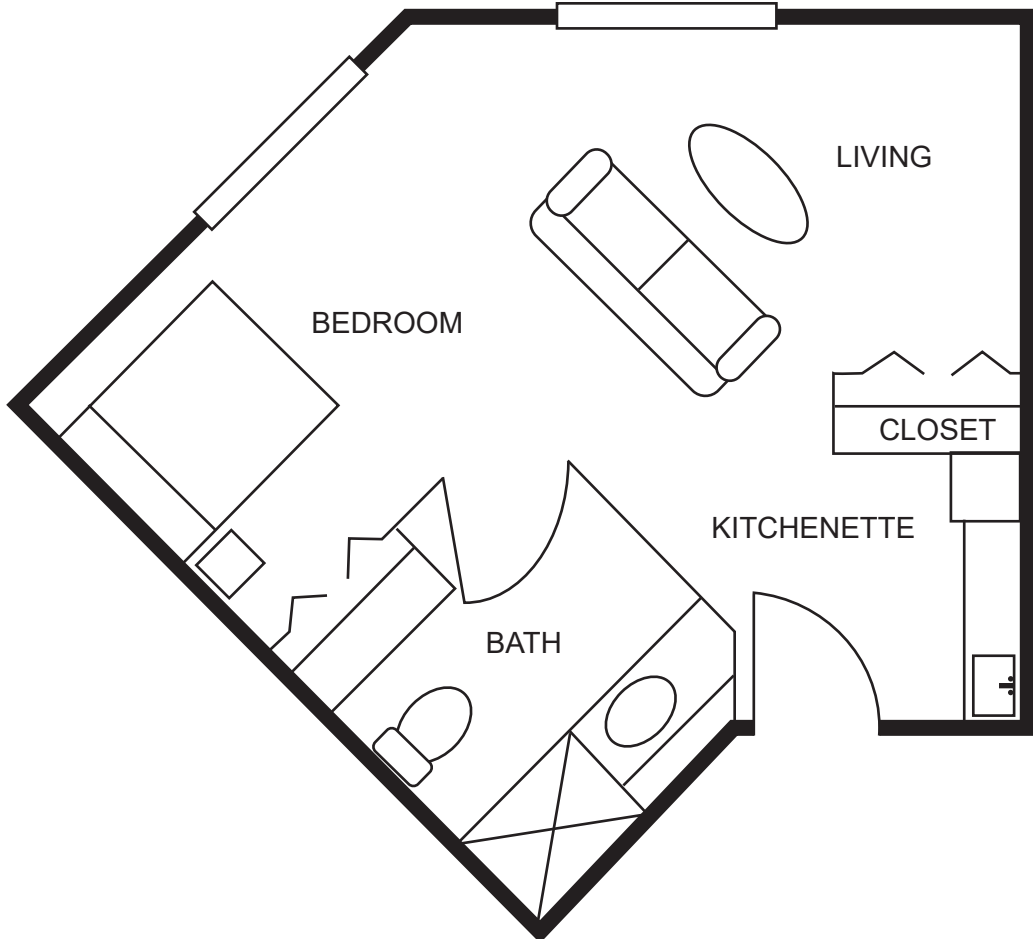

ASSISTED LIVING FLOOR PLANS

SHARED APARTMENT

778 square feet

Sample Floor Plan

ASSISTED LIVING FLOOR PLANS

ONE BEDROOM APARTMENT

590 square feet

Sample Floor Plan

ASSISTED LIVING FLOOR PLANS

SMALL DELUXE SUITE

524 square feet

Sample Floor Plan

ASSISTED LIVING FLOOR PLANS

LARGE DELUXE SUITE 587 square feet

Sample Floor Plan

ASSISTED LIVING FLOOR PLANS

SMALL DELUXE SUITE 515 square feet

Sample Floor Plan

ASSISTED LIVING FLOOR PLANS

SUITE
381 square feet

Sample Floor Plan

ASSISTED LIVING FLOOR PLANS

STUDIO APARTMENT

290 square feet

Sample Floor Plan

STUDIO

Sample Floor Plan

VILLAGE SUITE
290 square feet

Sample Floor Plan