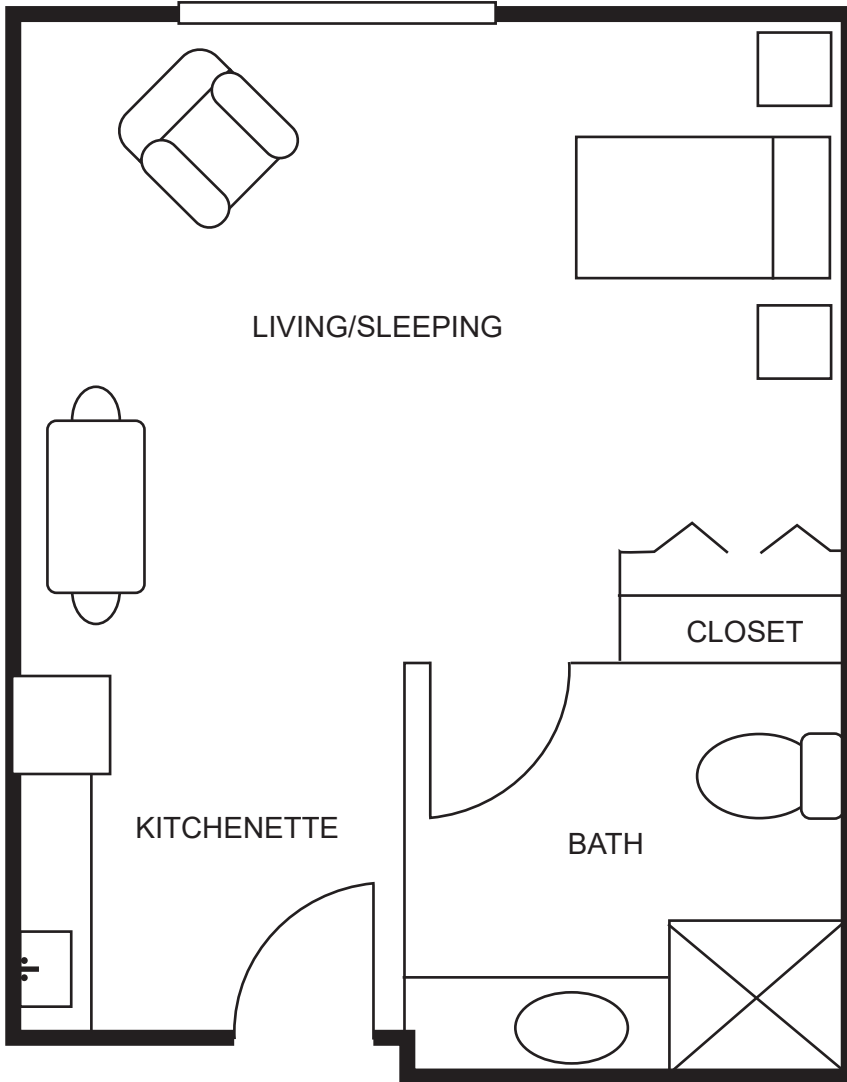

ASSISTED LIVING FLOOR PLANS

SHARED APARTMENT

778 square feet

Sample Floor Plan

ASSISTED LIVING FLOOR PLANS

ONE BEDROOM APARTMENT

590 square feet

Sample Floor Plan

ASSISTED LIVING FLOOR PLANS

SMALL DELUXE SUITE

524 square feet

Sample Floor Plan

ASSISTED LIVING FLOOR PLANS

LARGE DELUXE SUITE 587 square feet

Sample Floor Plan

ASSISTED LIVING FLOOR PLANS

SMALL DELUXE SUITE 515 square feet

Sample Floor Plan

ASSISTED LIVING FLOOR PLANS

SUITE
381 square feet

Sample Floor Plan

ASSISTED LIVING FLOOR PLANS

STUDIO APARTMENT

290 square feet

Sample Floor Plan

STUDIO

Sample Floor Plan

VILLAGE SUITE
290 square feet

Sample Floor Plan