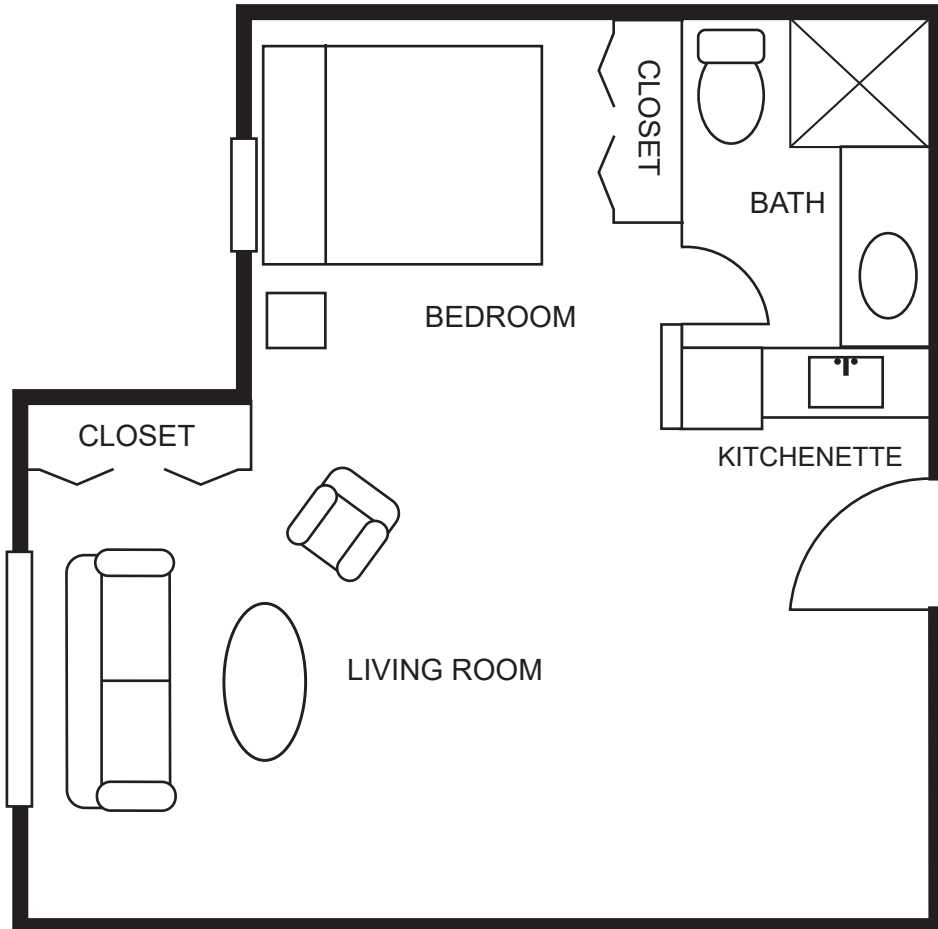

ASSISTED LIVING FLOOR PLANS

SHARED APARTMENT

778 square feet

Sample Floor Plan

ASSISTED LIVING FLOOR PLANS

ONE BEDROOM APARTMENT

590 square feet

Sample Floor Plan

ASSISTED LIVING FLOOR PLANS

SMALL DELUXE SUITE

524 square feet

Sample Floor Plan

ASSISTED LIVING FLOOR PLANS

LARGE DELUXE SUITE 587 square feet

Sample Floor Plan

ASSISTED LIVING FLOOR PLANS

SMALL DELUXE SUITE 515 square feet

Sample Floor Plan

ASSISTED LIVING FLOOR PLANS

SUITE
381 square feet

Sample Floor Plan

ASSISTED LIVING FLOOR PLANS

STUDIO APARTMENT

290 square feet

Sample Floor Plan

STUDIO

Sample Floor Plan

VILLAGE SUITE
290 square feet

Sample Floor Plan