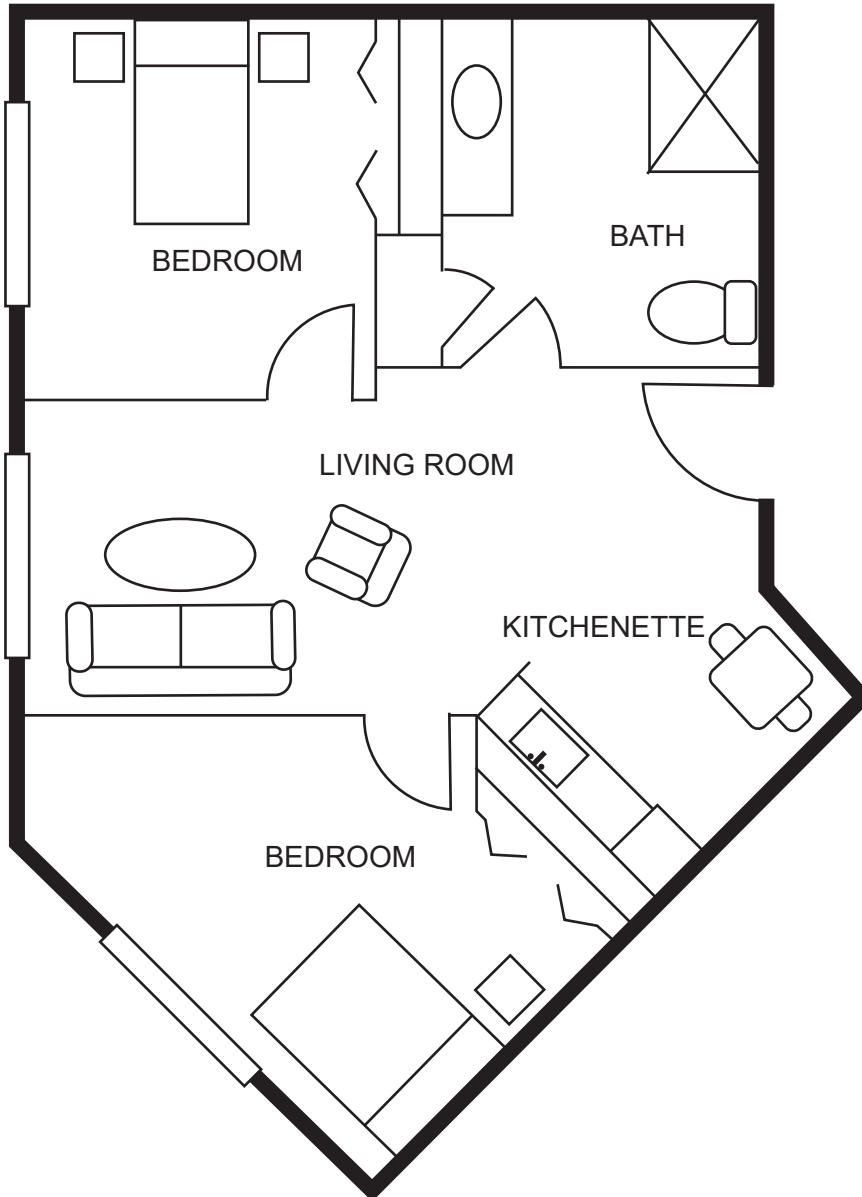

ASSISTED LIVING FLOOR PLANS

SHARED APARTMENT

778 square feet

Sample Floor Plan

ASSISTED LIVING FLOOR PLANS

ONE BEDROOM APARTMENT

590 square feet

Sample Floor Plan

ASSISTED LIVING FLOOR PLANS

SMALL DELUXE SUITE

524 square feet

Sample Floor Plan

ASSISTED LIVING FLOOR PLANS

LARGE DELUXE SUITE 587 square feet

Sample Floor Plan

ASSISTED LIVING FLOOR PLANS

SMALL DELUXE SUITE 515 square feet

Sample Floor Plan

ASSISTED LIVING FLOOR PLANS

SUITE
381 square feet

Sample Floor Plan

ASSISTED LIVING FLOOR PLANS

STUDIO APARTMENT

290 square feet

Sample Floor Plan

STUDIO

Sample Floor Plan

VILLAGE SUITE
290 square feet

Sample Floor Plan