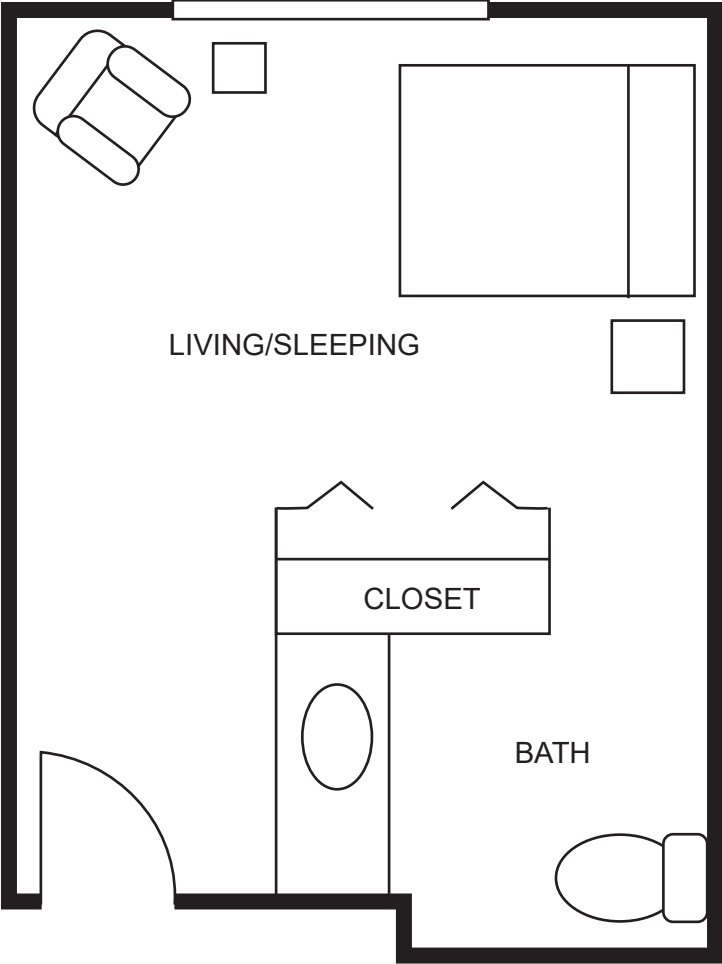

ASSISTED LIVING FLOOR PLANS

SHARED APARTMENT

778 square feet

Sample Floor Plan

ASSISTED LIVING FLOOR PLANS

ONE BEDROOM APARTMENT

590 square feet

Sample Floor Plan

ASSISTED LIVING FLOOR PLANS

SMALL DELUXE SUITE

524 square feet

Sample Floor Plan

ASSISTED LIVING FLOOR PLANS

LARGE DELUXE SUITE 587 square feet

Sample Floor Plan

ASSISTED LIVING FLOOR PLANS

SMALL DELUXE SUITE 515 square feet

Sample Floor Plan

ASSISTED LIVING FLOOR PLANS

SUITE
381 square feet

Sample Floor Plan

ASSISTED LIVING FLOOR PLANS

STUDIO APARTMENT

290 square feet

Sample Floor Plan

STUDIO

Sample Floor Plan

VILLAGE SUITE
290 square feet

Sample Floor Plan