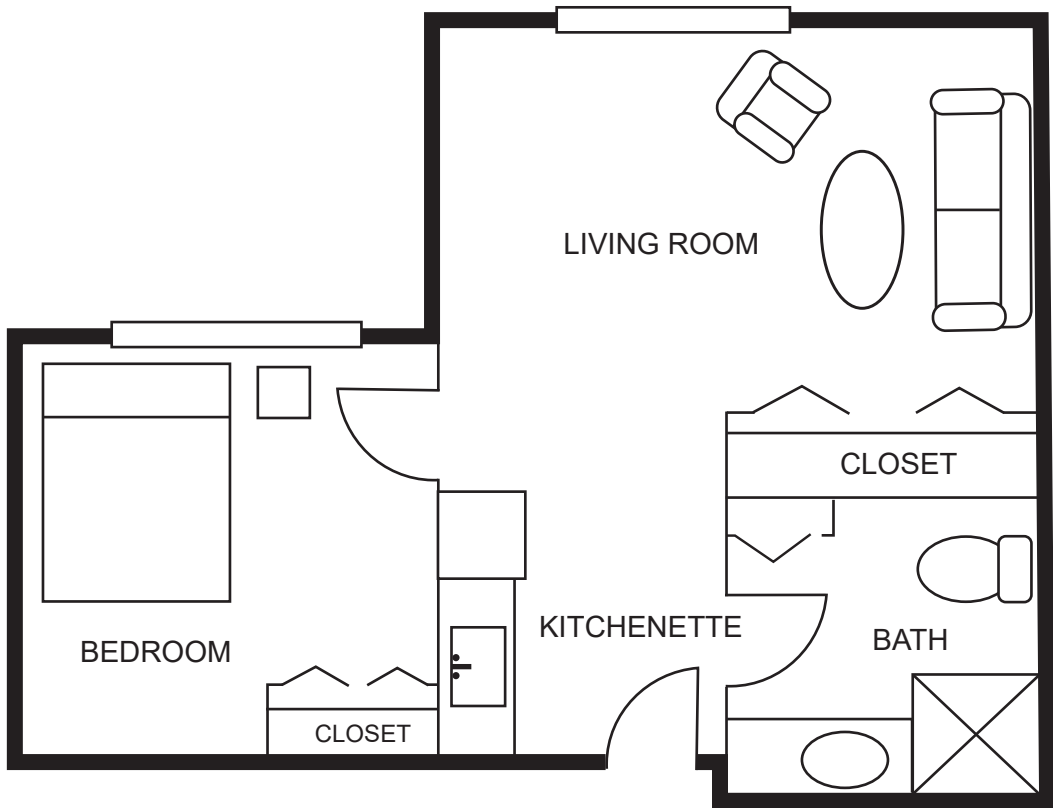

ASSISTED LIVING FLOOR PLANS

SHARED APARTMENT

778 square feet

Sample Floor Plan

ASSISTED LIVING FLOOR PLANS

ONE BEDROOM APARTMENT

590 square feet

Sample Floor Plan

ASSISTED LIVING FLOOR PLANS

SMALL DELUXE SUITE

524 square feet

Sample Floor Plan

ASSISTED LIVING FLOOR PLANS

LARGE DELUXE SUITE 587 square feet

Sample Floor Plan

ASSISTED LIVING FLOOR PLANS

SMALL DELUXE SUITE 515 square feet

Sample Floor Plan

ASSISTED LIVING FLOOR PLANS

SUITE
381 square feet

Sample Floor Plan

ASSISTED LIVING FLOOR PLANS

STUDIO APARTMENT

290 square feet

Sample Floor Plan

STUDIO

Sample Floor Plan

VILLAGE SUITE
290 square feet

Sample Floor Plan