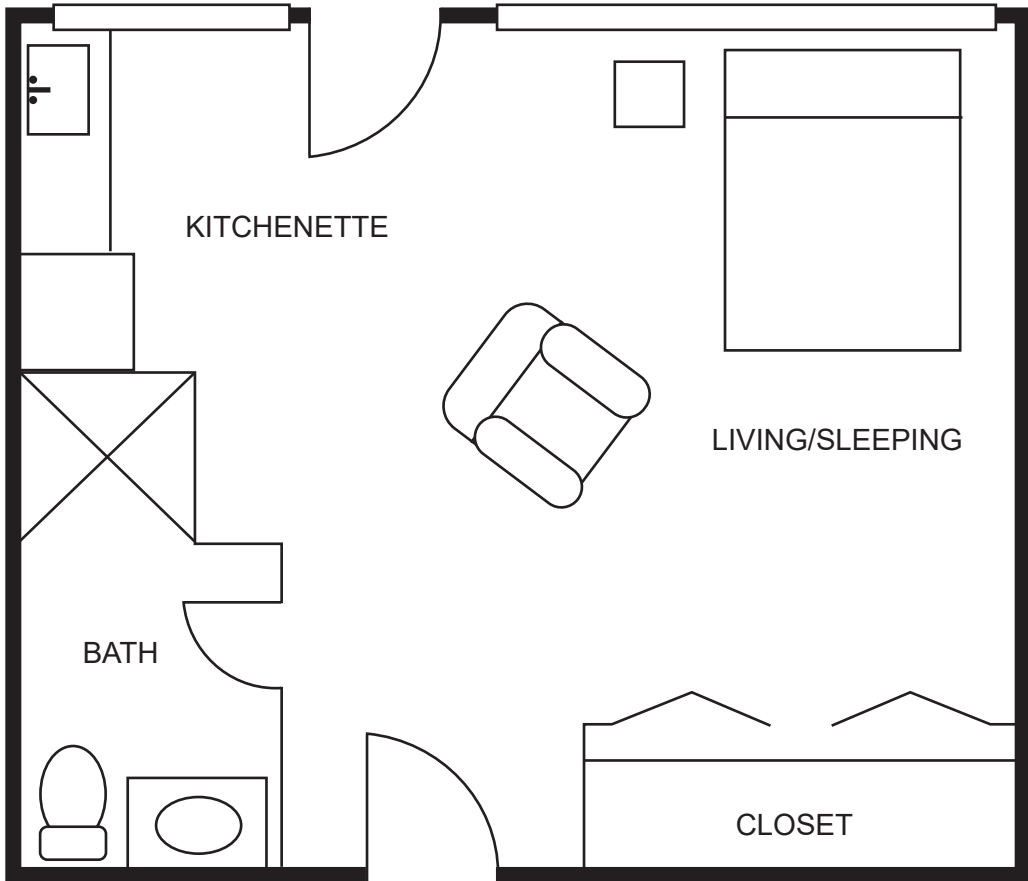

ASSISTED LIVING FLOOR PLANS

SHARED APARTMENT

778 square feet

Sample Floor Plan

ASSISTED LIVING FLOOR PLANS

ONE BEDROOM APARTMENT

590 square feet

Sample Floor Plan

ASSISTED LIVING FLOOR PLANS

SMALL DELUXE SUITE

524 square feet

Sample Floor Plan

ASSISTED LIVING FLOOR PLANS

LARGE DELUXE SUITE 587 square feet

Sample Floor Plan

ASSISTED LIVING FLOOR PLANS

SMALL DELUXE SUITE 515 square feet

Sample Floor Plan

ASSISTED LIVING FLOOR PLANS

SUITE
381 square feet

Sample Floor Plan

ASSISTED LIVING FLOOR PLANS

STUDIO APARTMENT

290 square feet

Sample Floor Plan

STUDIO

Sample Floor Plan

VILLAGE SUITE
290 square feet

Sample Floor Plan