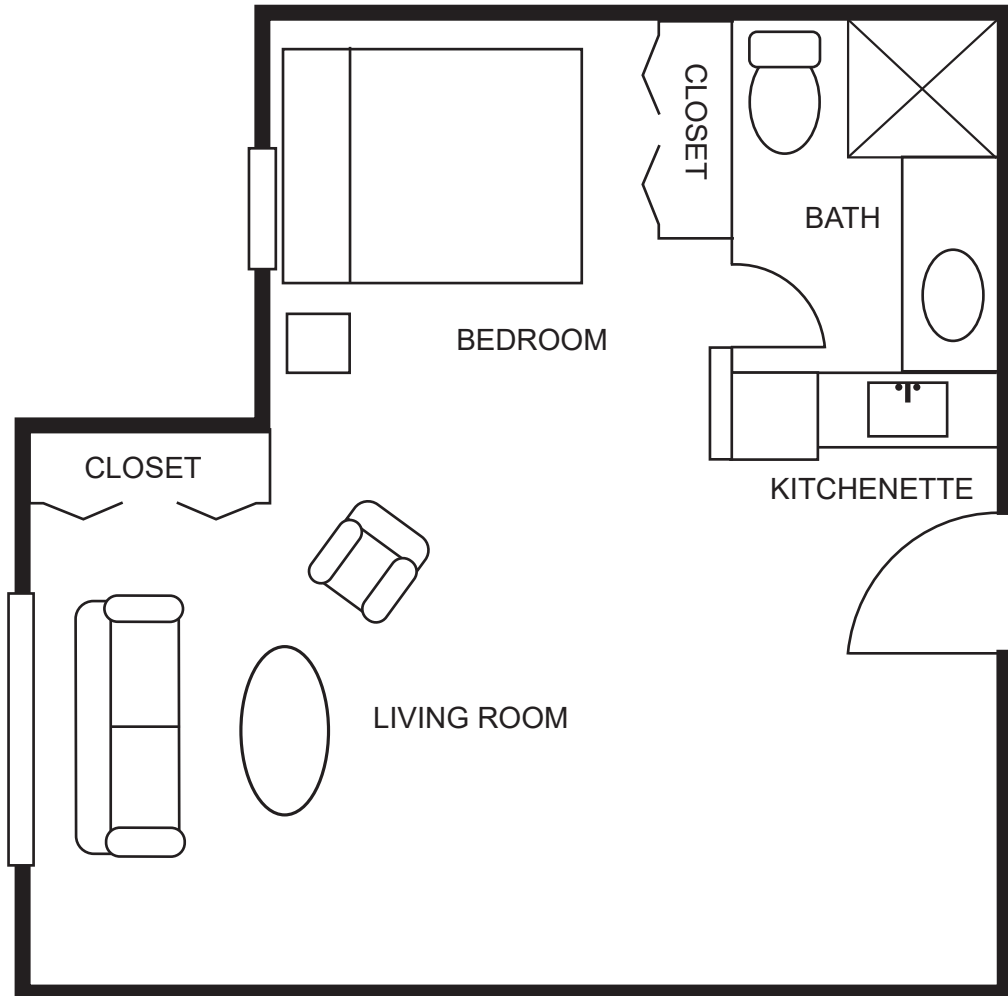

ASSISTED LIVING FLOOR PLANS

SHARED APARTMENT

778 square feet

Sample Floor Plan

ASSISTED LIVING FLOOR PLANS

ONE BEDROOM APARTMENT

590 square feet

Sample Floor Plan

ASSISTED LIVING FLOOR PLANS

SMALL DELUXE SUITE

524 square feet

Sample Floor Plan

ASSISTED LIVING FLOOR PLANS

LARGE DELUXE SUITE 587 square feet

Sample Floor Plan

ASSISTED LIVING FLOOR PLANS

SMALL DELUXE SUITE 515 square feet

Sample Floor Plan

ASSISTED LIVING FLOOR PLANS

SUITE
381 square feet

Sample Floor Plan

ASSISTED LIVING FLOOR PLANS

STUDIO APARTMENT

290 square feet

Sample Floor Plan

STUDIO

Sample Floor Plan

VILLAGE SUITE
290 square feet

Sample Floor Plan