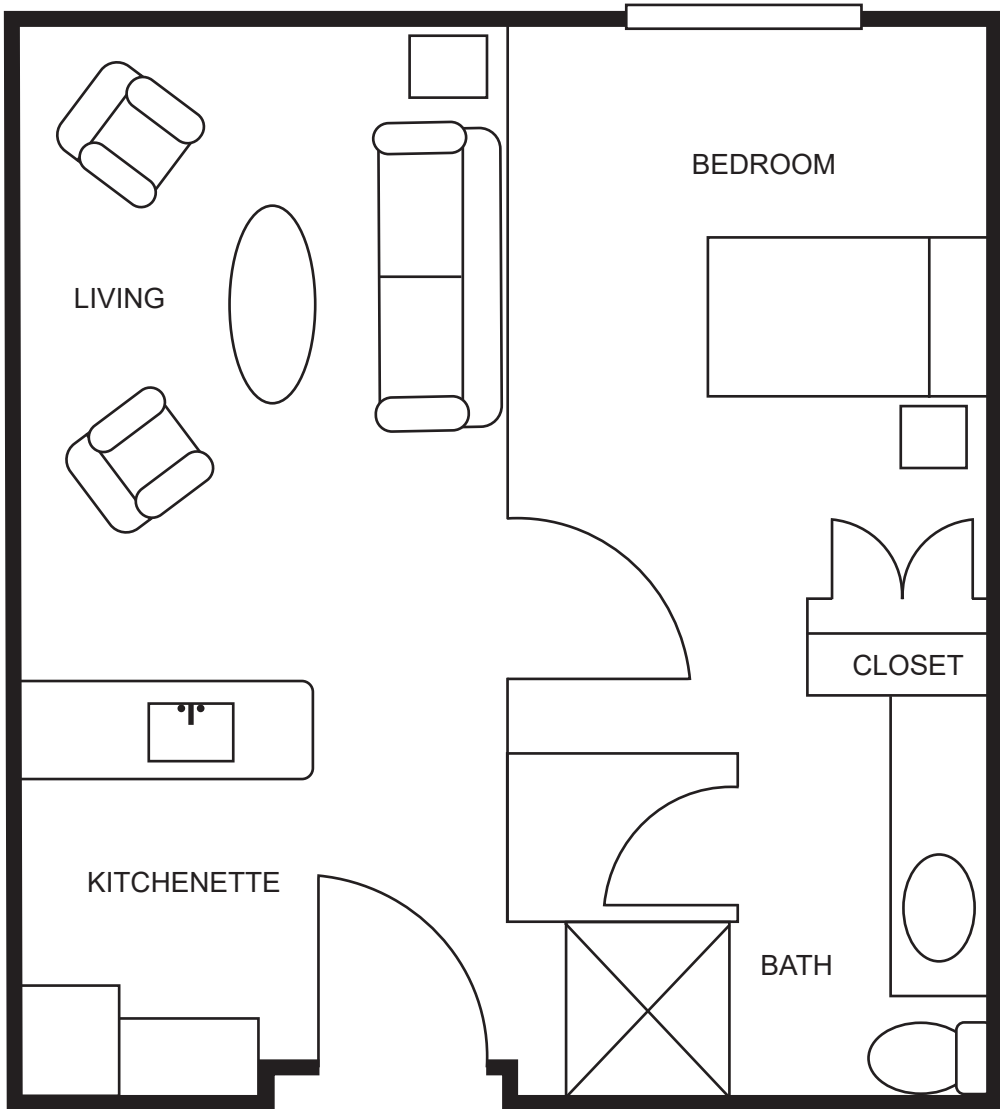

ASSISTED LIVING FLOOR PLANS

TWO BEDROOM 678 square feet

Sample Floor Plan

ASSISTED LIVING FLOOR PLANS

DELUXE ONE BEDROOM 575 square feet

Sample Floor Plan

ASSISTED LIVING FLOOR PLANS

ONE BEDROOM

532 square feet

Sample Floor Plan

ASSISTED LIVING FLOOR PLANS

DELUXE STUDIO

357 square feet

Sample Floor Plan

ASSISTED LIVING FLOOR PLANS

STUDIO 299 square feet

Sample Floor Plan

ASSISTED LIVING FLOOR PLANS

DELUXE SUITE

427 square feet

Sample Floor Plan

ASSISTED LIVING FLOOR PLANS

SUITE 412 square feet

Sample Floor Plan

VILLAGE STUDIO
268 square feet

Sample Floor Plan

MEMORY CARE FLOOR PLANS

SUITE
320 square feet

Sample Floor Plan