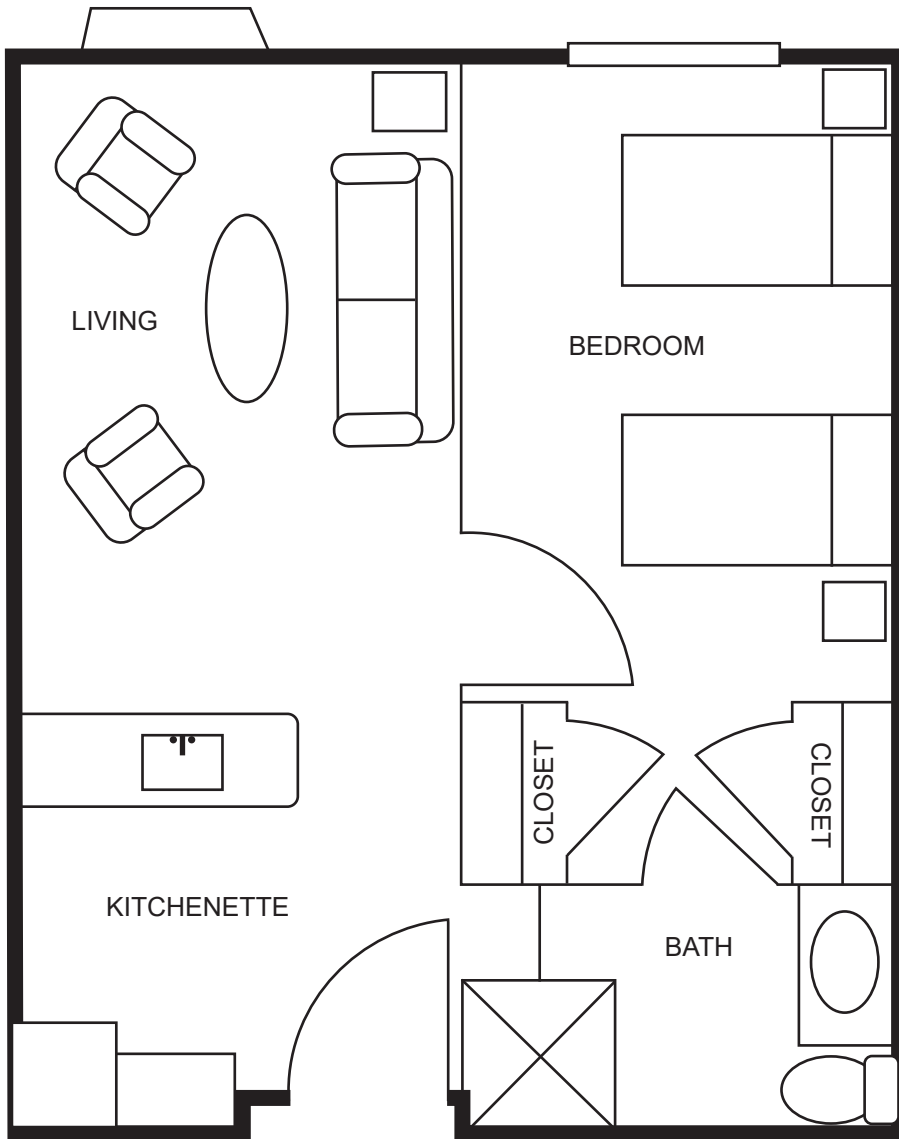

ASSISTED LIVING FLOOR PLANS

TWO BEDROOM 678 square feet

Sample Floor Plan

ASSISTED LIVING FLOOR PLANS

DELUXE ONE BEDROOM 575 square feet

Sample Floor Plan

ASSISTED LIVING FLOOR PLANS

ONE BEDROOM

532 square feet

Sample Floor Plan

ASSISTED LIVING FLOOR PLANS

DELUXE STUDIO

357 square feet

Sample Floor Plan

ASSISTED LIVING FLOOR PLANS

STUDIO 299 square feet

Sample Floor Plan

ASSISTED LIVING FLOOR PLANS

DELUXE SUITE

427 square feet

Sample Floor Plan

ASSISTED LIVING FLOOR PLANS

SUITE 412 square feet

Sample Floor Plan

VILLAGE STUDIO
268 square feet

Sample Floor Plan

MEMORY CARE FLOOR PLANS

SUITE
320 square feet

Sample Floor Plan