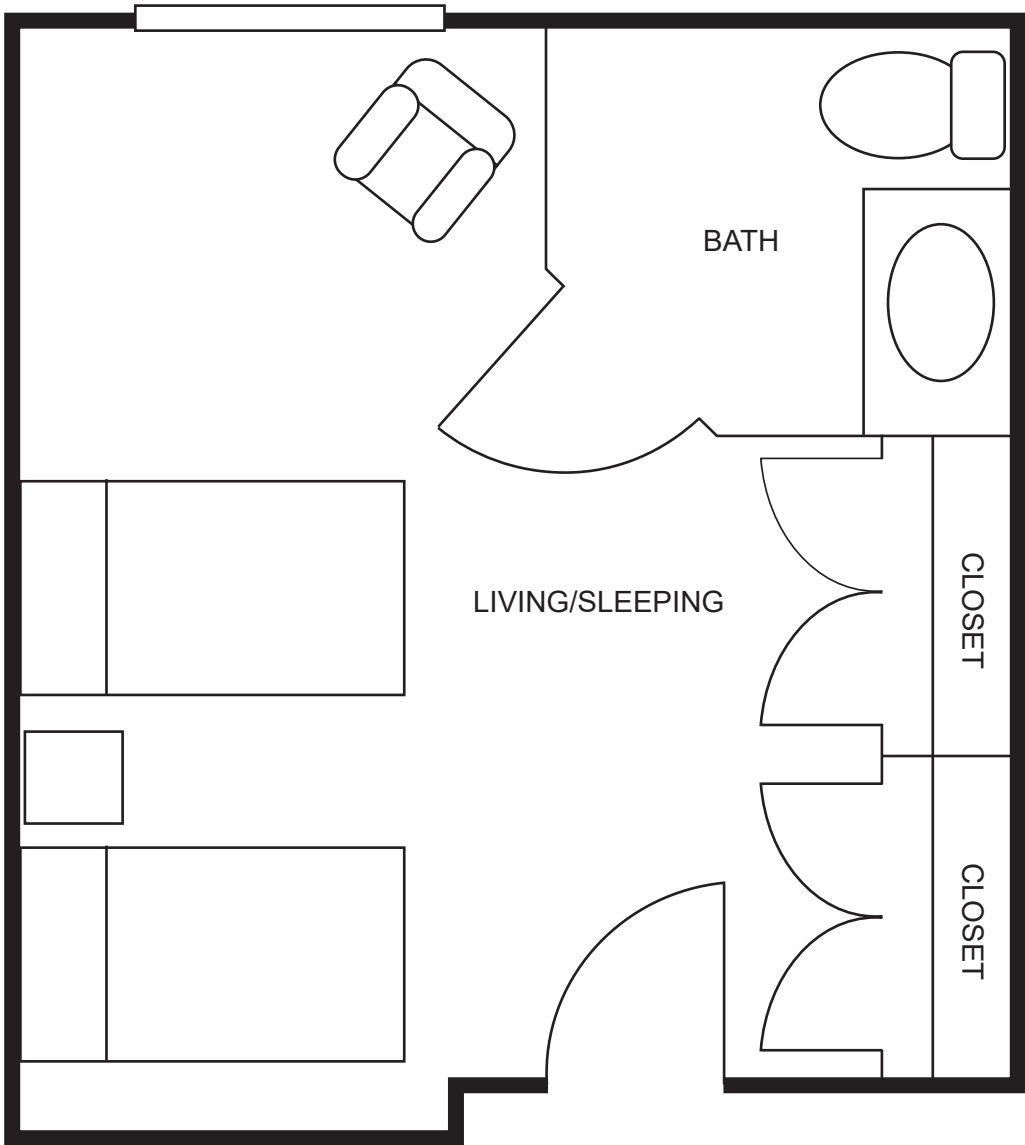

ASSISTED LIVING FLOOR PLANS

TWO BEDROOM 678 square feet

Sample Floor Plan

ASSISTED LIVING FLOOR PLANS

DELUXE ONE BEDROOM 575 square feet

Sample Floor Plan

ASSISTED LIVING FLOOR PLANS

ONE BEDROOM

532 square feet

Sample Floor Plan

ASSISTED LIVING FLOOR PLANS

DELUXE STUDIO

357 square feet

Sample Floor Plan

ASSISTED LIVING FLOOR PLANS

STUDIO 299 square feet

Sample Floor Plan

ASSISTED LIVING FLOOR PLANS

DELUXE SUITE

427 square feet

Sample Floor Plan

ASSISTED LIVING FLOOR PLANS

SUITE 412 square feet

Sample Floor Plan

VILLAGE STUDIO
268 square feet

Sample Floor Plan

MEMORY CARE FLOOR PLANS

SUITE
320 square feet

Sample Floor Plan