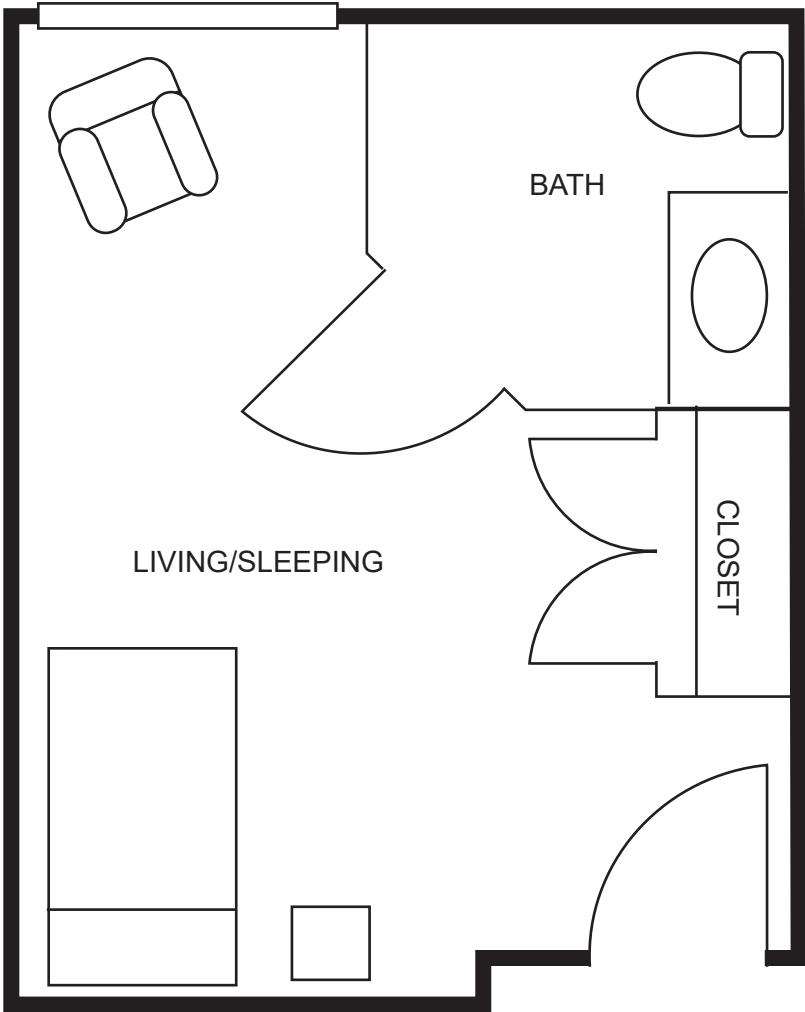

ASSISTED LIVING FLOOR PLANS

TWO BEDROOM 678 square feet

Sample Floor Plan

ASSISTED LIVING FLOOR PLANS

DELUXE ONE BEDROOM 575 square feet

Sample Floor Plan

ASSISTED LIVING FLOOR PLANS

ONE BEDROOM

532 square feet

Sample Floor Plan

ASSISTED LIVING FLOOR PLANS

DELUXE STUDIO

357 square feet

Sample Floor Plan

ASSISTED LIVING FLOOR PLANS

STUDIO 299 square feet

Sample Floor Plan

ASSISTED LIVING FLOOR PLANS

DELUXE SUITE

427 square feet

Sample Floor Plan

ASSISTED LIVING FLOOR PLANS

SUITE 412 square feet

Sample Floor Plan

VILLAGE STUDIO
268 square feet

Sample Floor Plan

MEMORY CARE FLOOR PLANS

SUITE
320 square feet

Sample Floor Plan