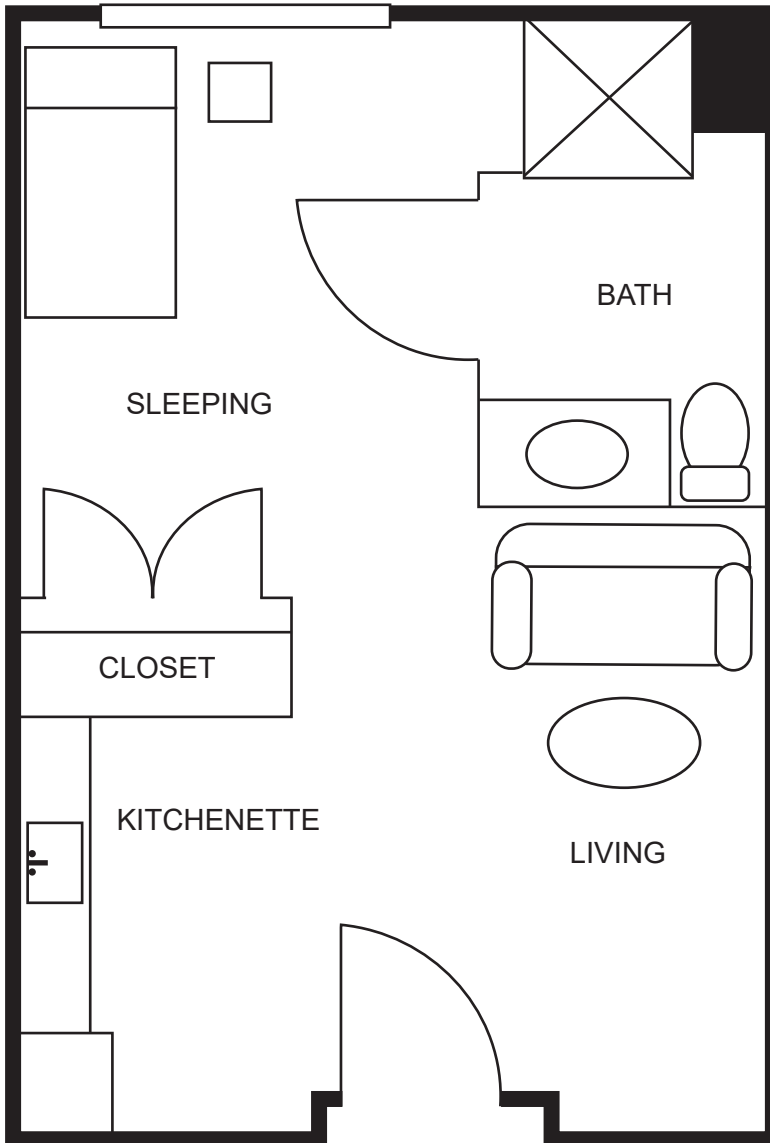

ASSISTED LIVING FLOOR PLANS

TWO BEDROOM 678 square feet

Sample Floor Plan

ASSISTED LIVING FLOOR PLANS

DELUXE ONE BEDROOM 575 square feet

Sample Floor Plan

ASSISTED LIVING FLOOR PLANS

ONE BEDROOM

532 square feet

Sample Floor Plan

ASSISTED LIVING FLOOR PLANS

DELUXE STUDIO

357 square feet

Sample Floor Plan

ASSISTED LIVING FLOOR PLANS

STUDIO 299 square feet

Sample Floor Plan

ASSISTED LIVING FLOOR PLANS

DELUXE SUITE

427 square feet

Sample Floor Plan

ASSISTED LIVING FLOOR PLANS

SUITE 412 square feet

Sample Floor Plan

VILLAGE STUDIO
268 square feet

Sample Floor Plan

MEMORY CARE FLOOR PLANS

SUITE
320 square feet

Sample Floor Plan