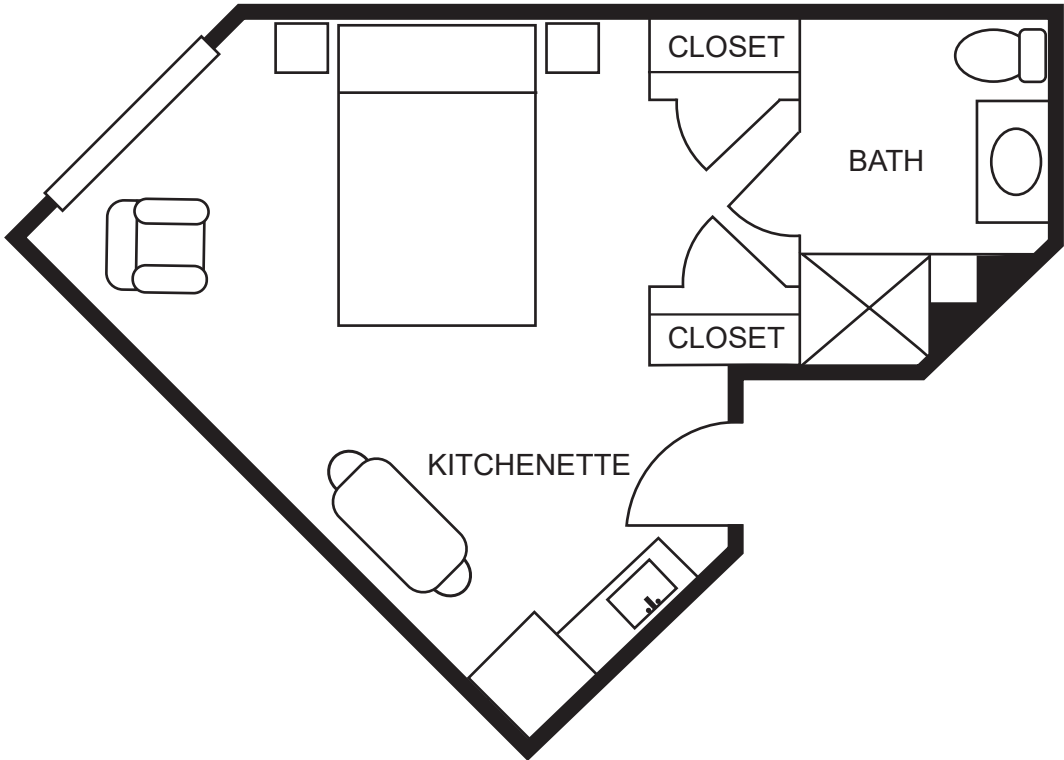

ASSISTED LIVING FLOOR PLANS

TWO BEDROOM 678 square feet

Sample Floor Plan

ASSISTED LIVING FLOOR PLANS

DELUXE ONE BEDROOM 575 square feet

Sample Floor Plan

ASSISTED LIVING FLOOR PLANS

ONE BEDROOM

532 square feet

Sample Floor Plan

ASSISTED LIVING FLOOR PLANS

DELUXE STUDIO

357 square feet

Sample Floor Plan

ASSISTED LIVING FLOOR PLANS

STUDIO 299 square feet

Sample Floor Plan

ASSISTED LIVING FLOOR PLANS

DELUXE SUITE

427 square feet

Sample Floor Plan

ASSISTED LIVING FLOOR PLANS

SUITE 412 square feet

Sample Floor Plan

VILLAGE STUDIO
268 square feet

Sample Floor Plan

MEMORY CARE FLOOR PLANS

SUITE
320 square feet

Sample Floor Plan