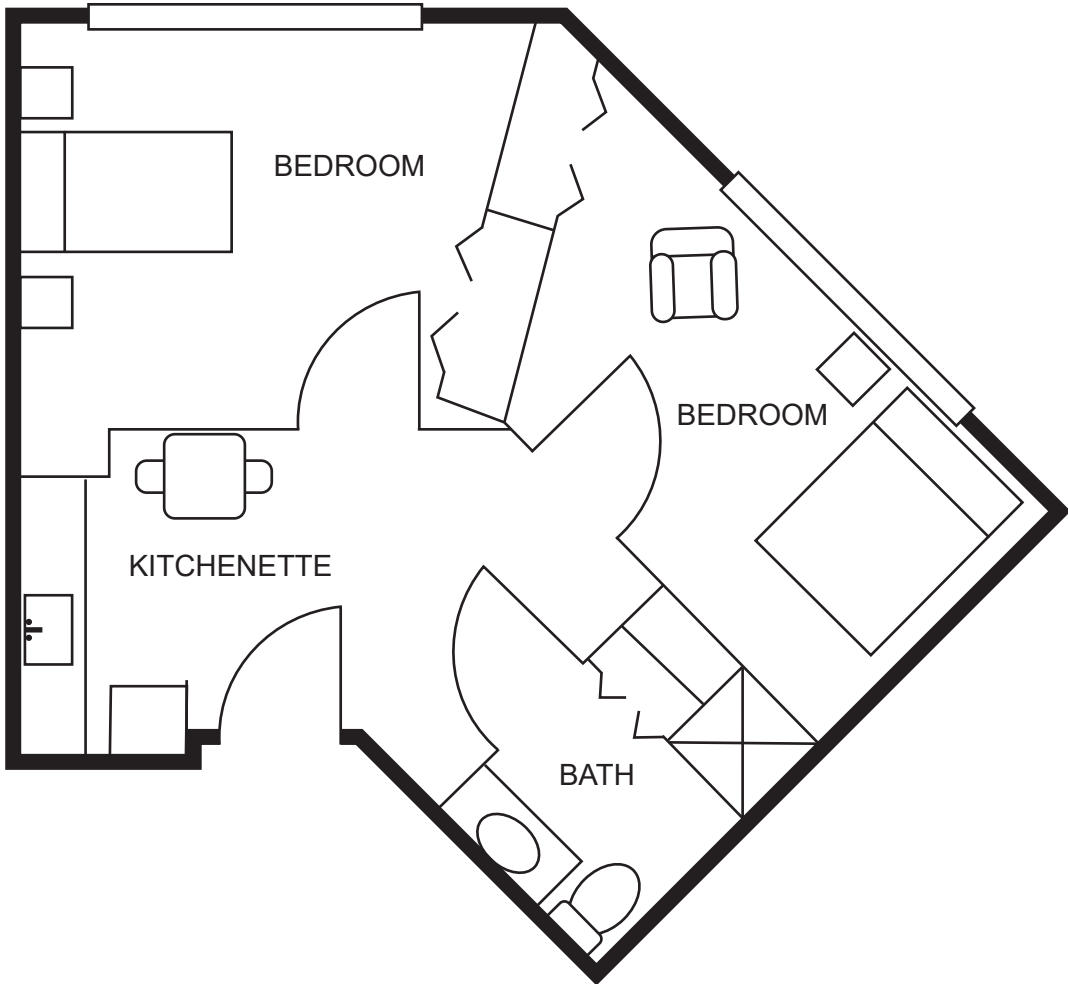

ASSISTED LIVING FLOOR PLANS

TWO BEDROOM 678 square feet

Sample Floor Plan

ASSISTED LIVING FLOOR PLANS

DELUXE ONE BEDROOM 575 square feet

Sample Floor Plan

ASSISTED LIVING FLOOR PLANS

ONE BEDROOM

532 square feet

Sample Floor Plan

ASSISTED LIVING FLOOR PLANS

DELUXE STUDIO

357 square feet

Sample Floor Plan

ASSISTED LIVING FLOOR PLANS

STUDIO 299 square feet

Sample Floor Plan

ASSISTED LIVING FLOOR PLANS

DELUXE SUITE

427 square feet

Sample Floor Plan

ASSISTED LIVING FLOOR PLANS

SUITE 412 square feet

Sample Floor Plan

VILLAGE STUDIO
268 square feet

Sample Floor Plan

MEMORY CARE FLOOR PLANS

SUITE
320 square feet

Sample Floor Plan