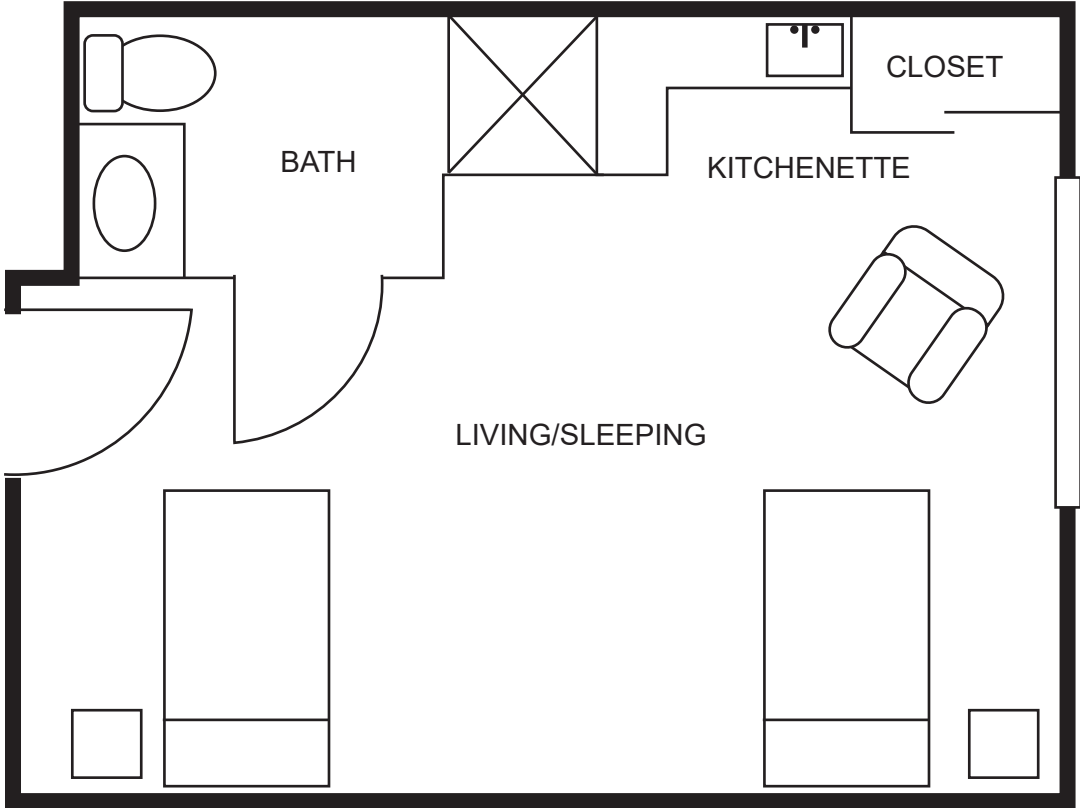

# Memory Care Floor Plans

## VILLAGE SUITE

350 square feet

*Sample plan only. Actual room layout and size may vary.*

## VILLAGE OPEN SUITE

350 square feet

*Sample plan only. Actual room layout and size may vary.*