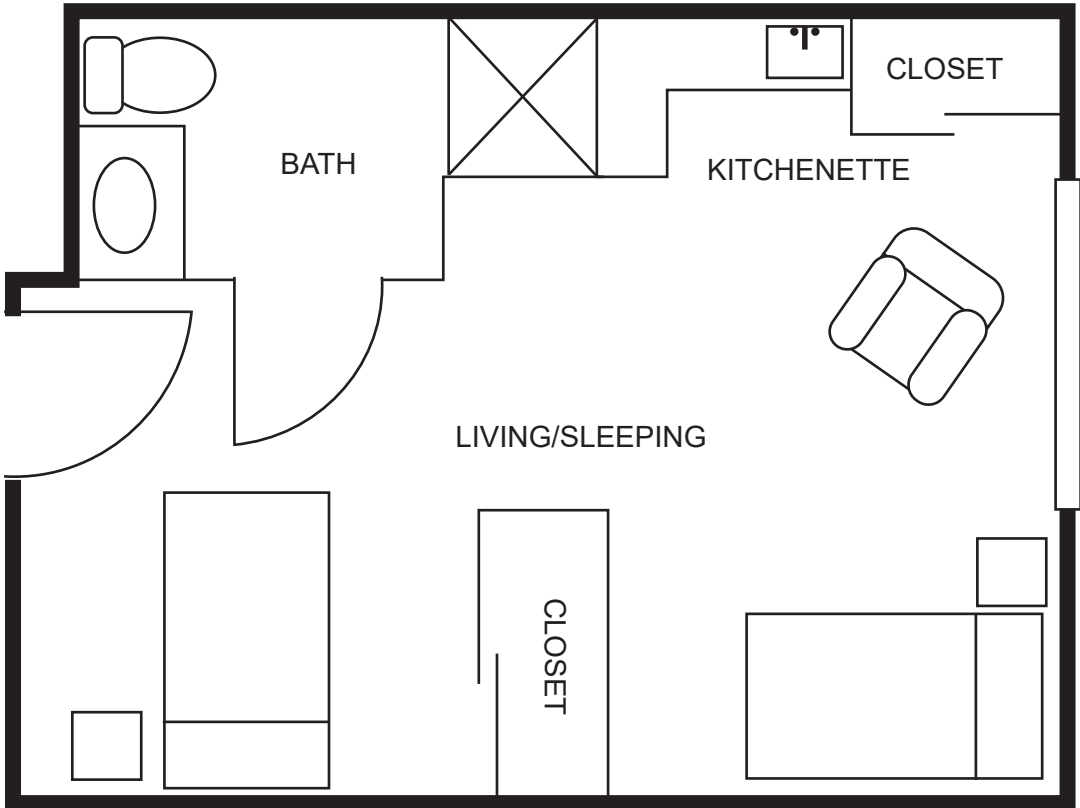

# Assisted Living Floor Plans

## SUITE

350 square feet

*Sample plan only. Actual room layout and size may vary.*

# Memory Care Floor Plans

## VILLAGE SUITE

350 square feet

*Sample plan only. Actual room layout and size may vary.*