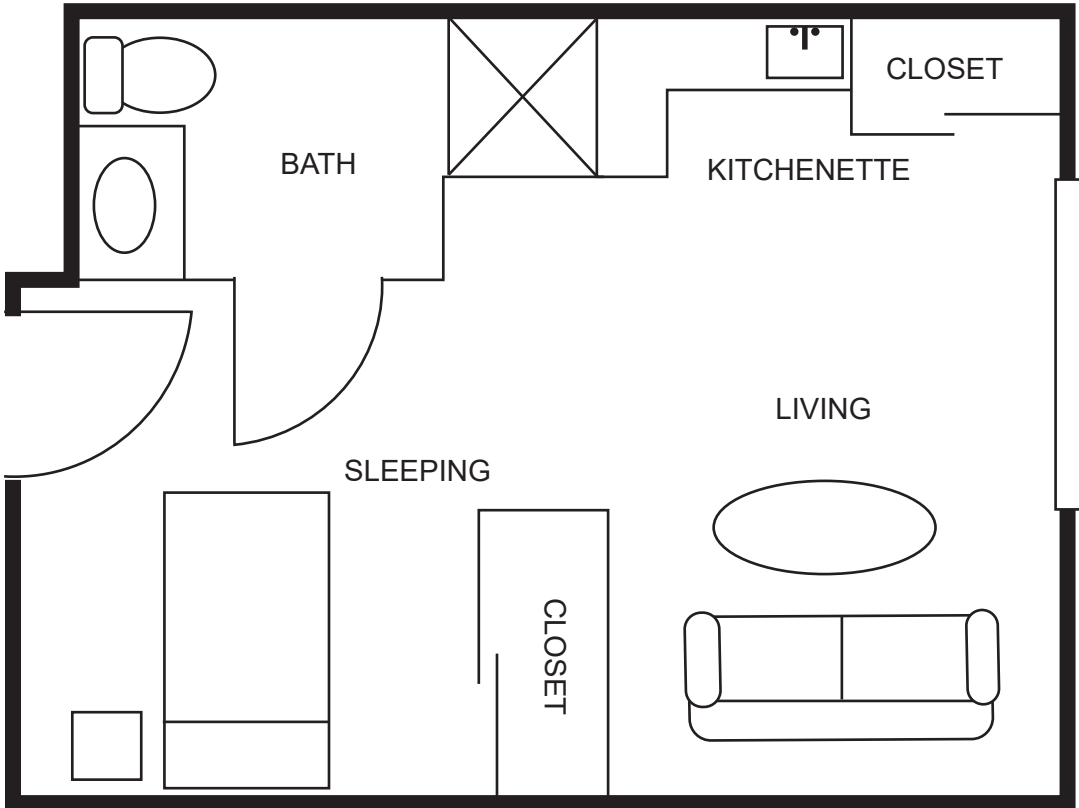

Assisted Living Floor Plans

SUITE

350 square feet

Sample plan only. Actual room layout and size may vary.