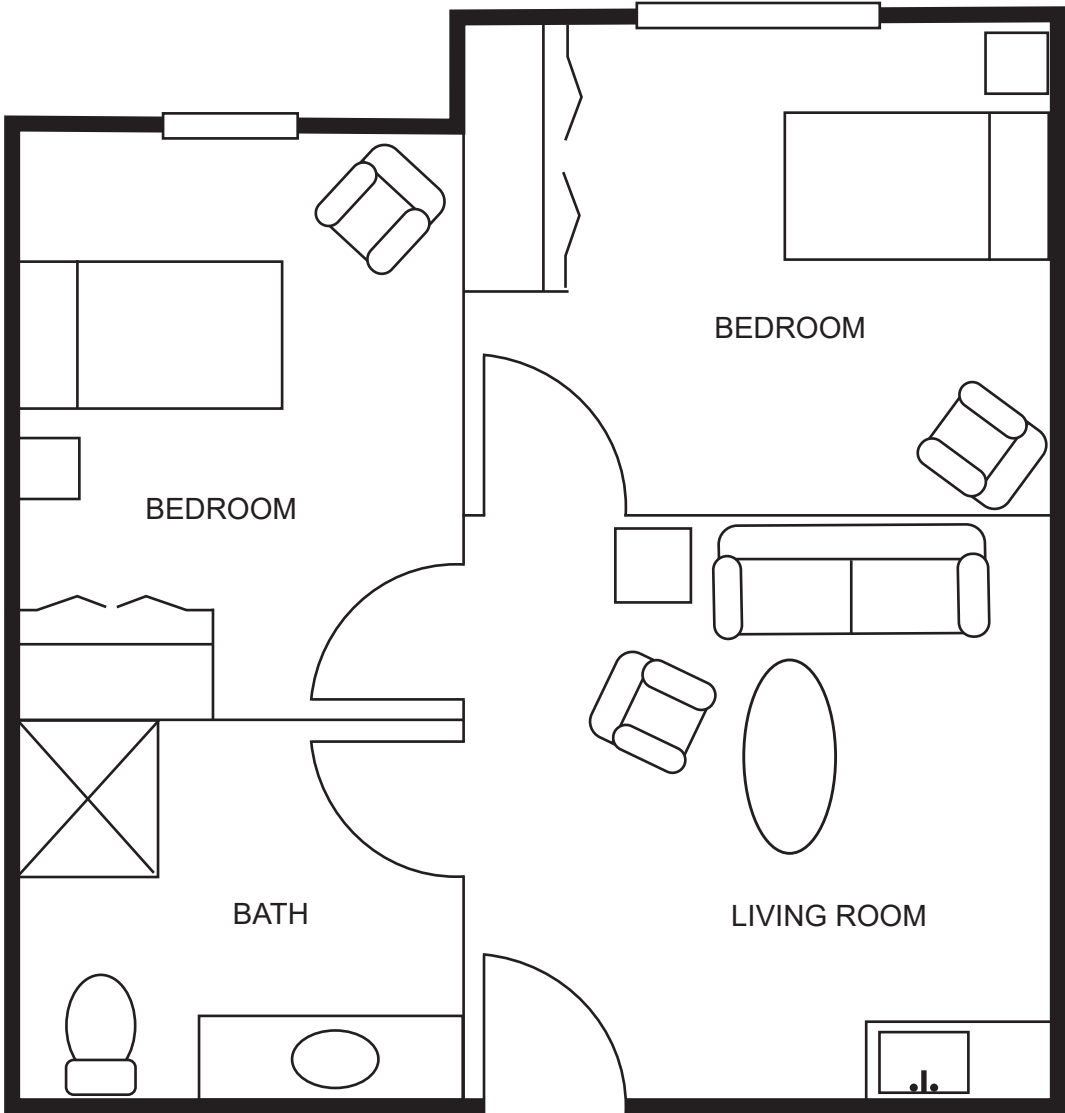

SENIOR LIVING FLOOR PLANS

TWO BEDROOM APARTMENT 550 square feet

Sample Floor Plan

SENIOR LIVING FLOOR PLANS

ONE BEDROOM APARTMENT - A 405 square feet

Sample Floor Plan

SENIOR LIVING FLOOR PLANS

ONE BEDROOM APARTMENT - B 405 square feet

Sample Floor Plan

SUITE 305 square feet

Sample Floor Plan

MEMORY CARE FLOOR PLAN

VILLAGE SUITE 305 square feet

Sample Floor Plan