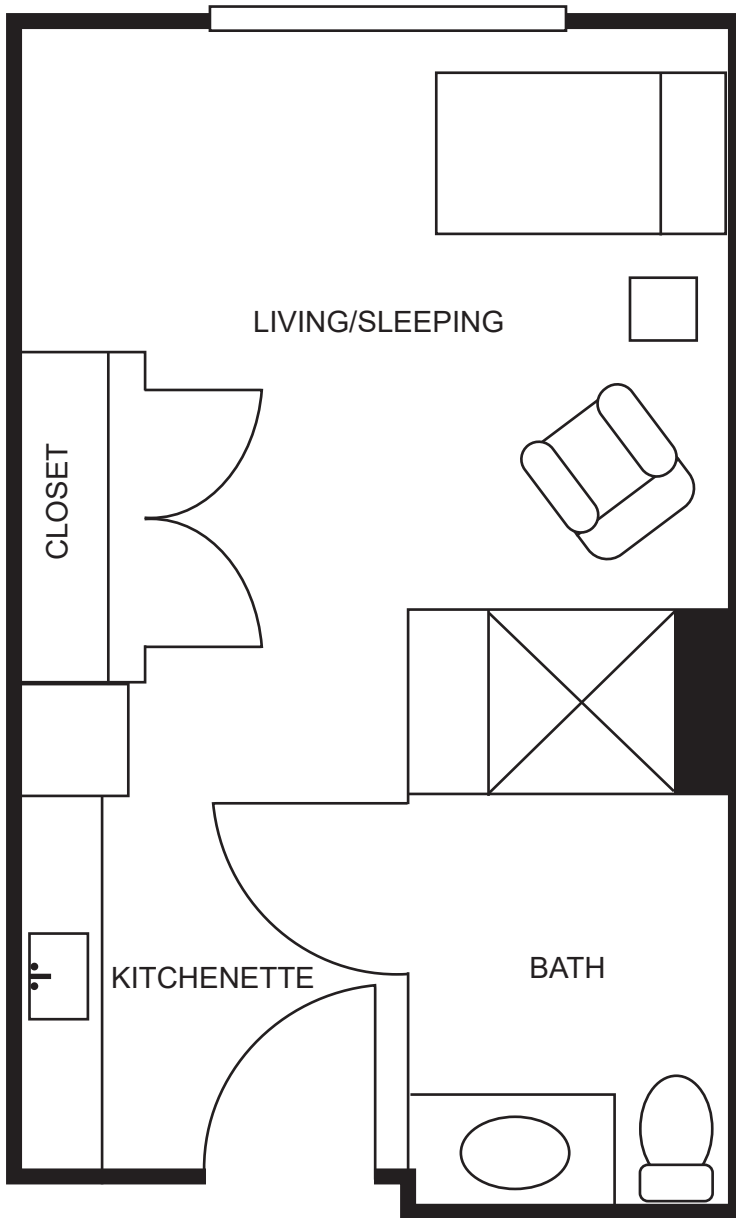

# ASSISTED LIVING FLOOR PLANS

## GRAND STUDIO

407 square feet

*Sample Floor Plan*

## STUDIO 303 square feet

*Sample Floor Plan*