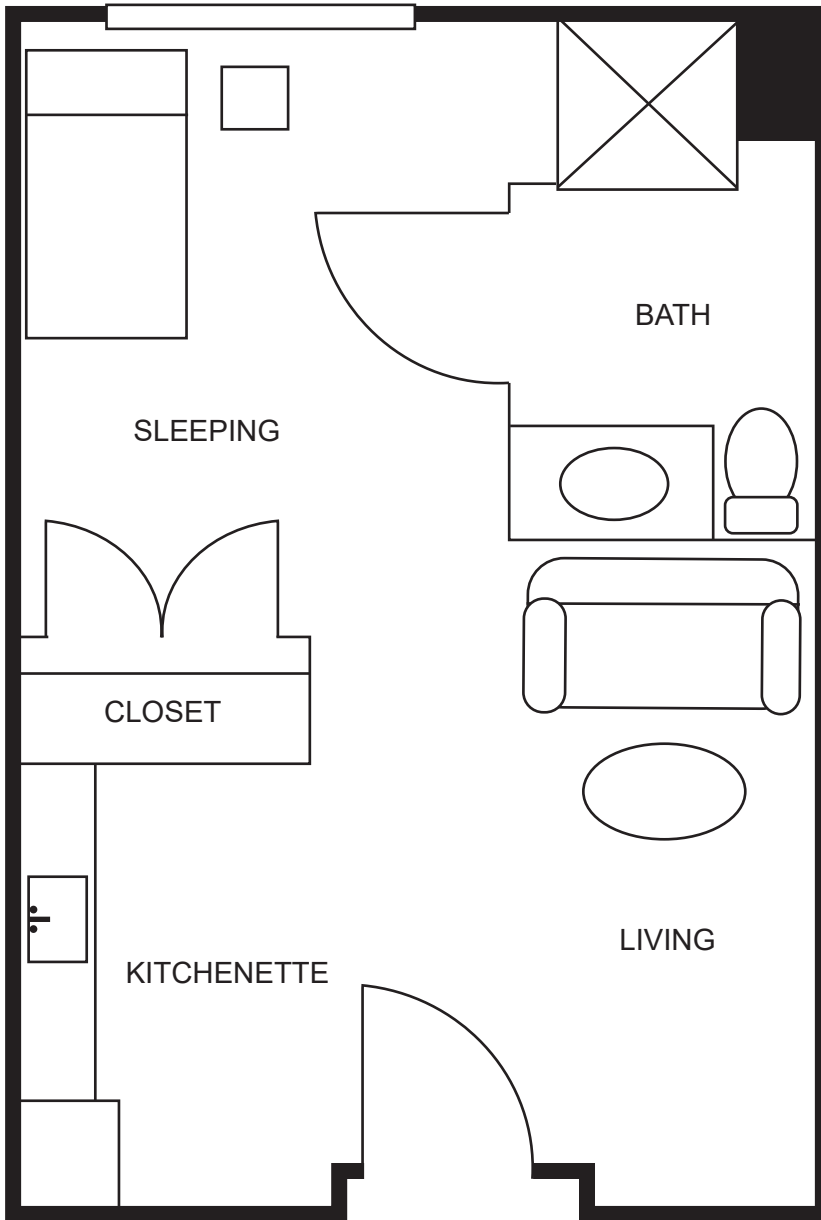

ASSISTED LIVING FLOOR PLANS

SUITE 457 square feet

Sample Floor Plan