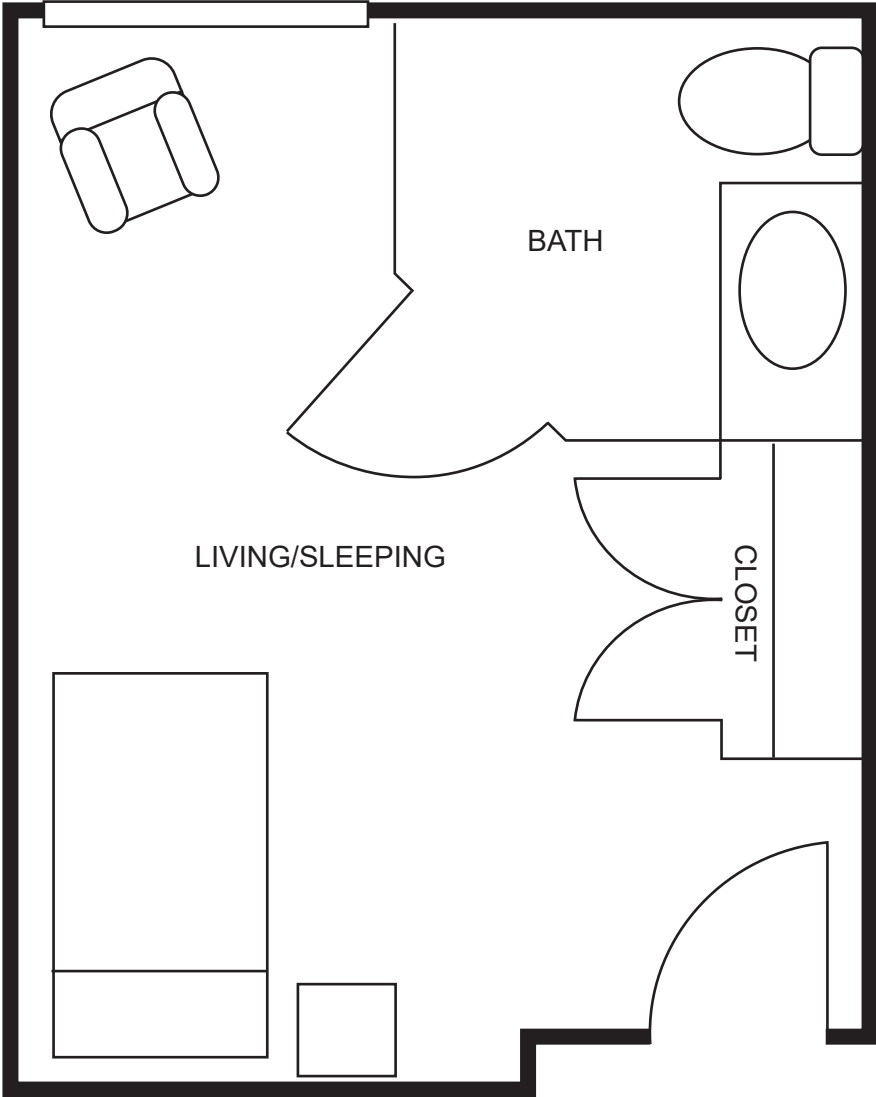

STUDIO
268 square feet

Sample Floor Plan