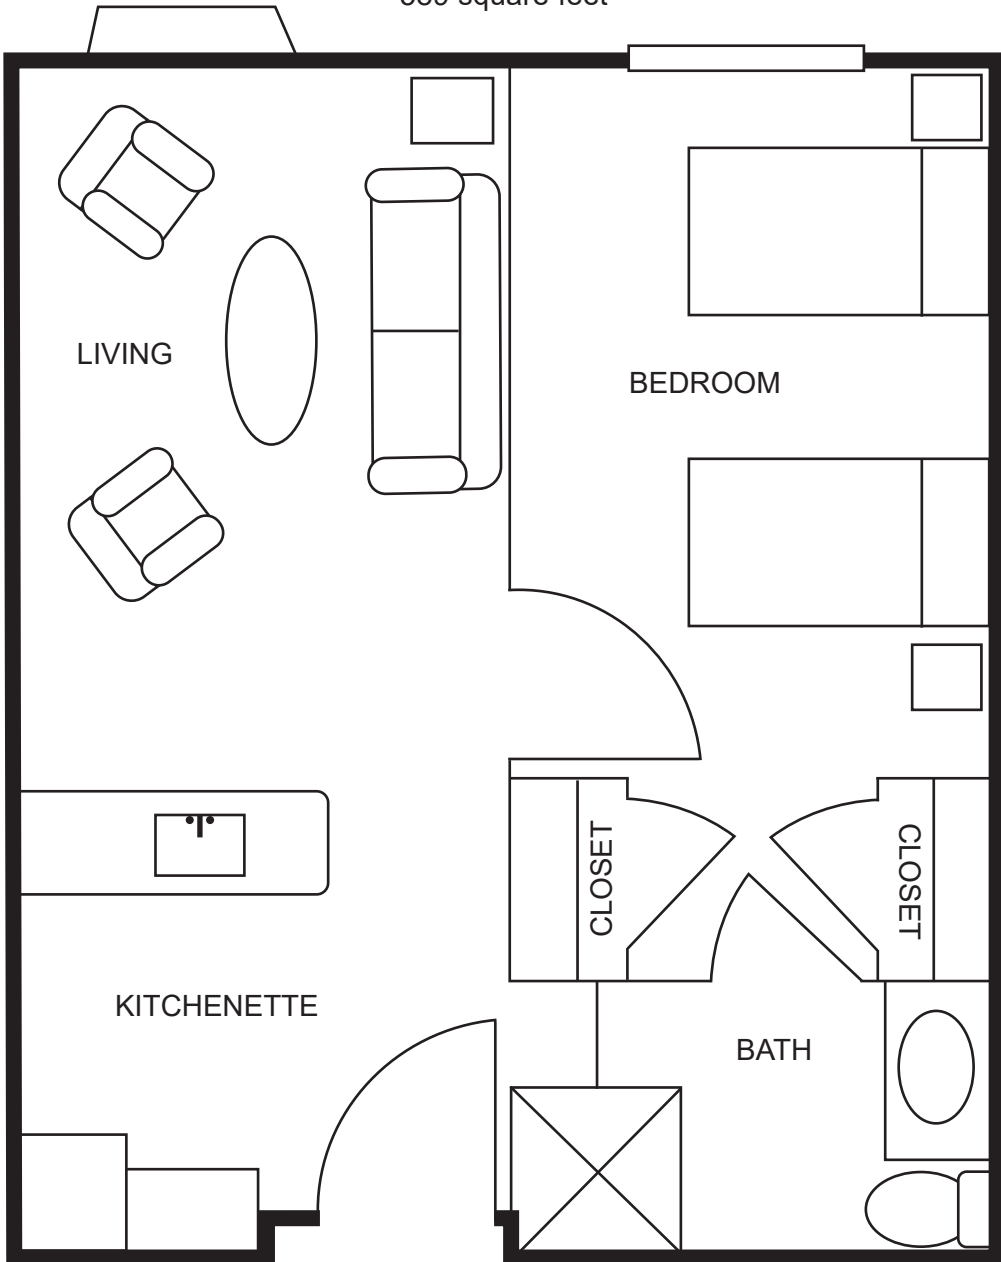

# ASSISTED LIVING FLOOR PLANS

## ONE BEDROOM

589 square feet

*Sample Floor Plan*