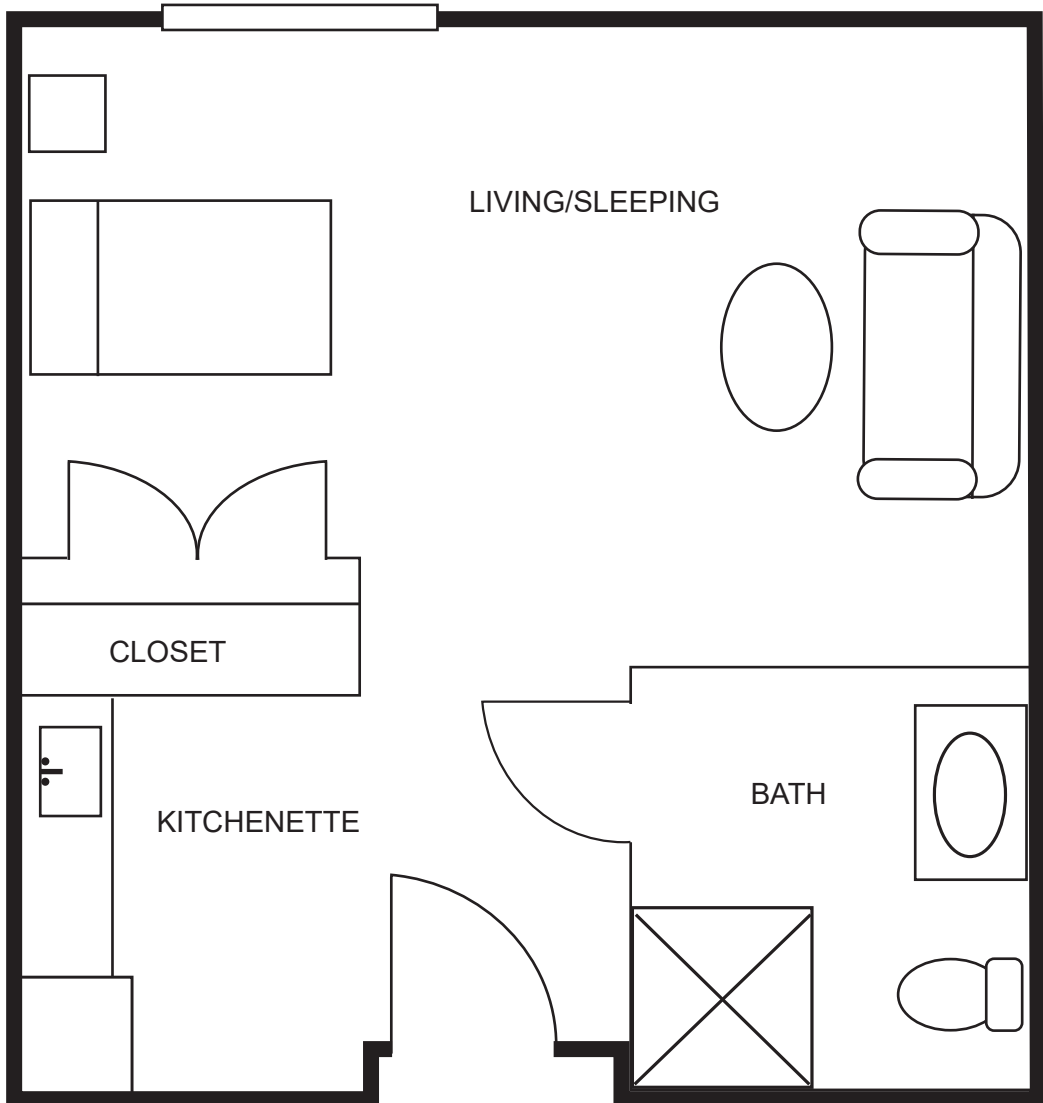

# ASSISTED LIVING FLOOR PLANS

## DELUXE STUDIO

353 square feet

*Sample Floor Plan*

## GRAND STUDIO

407 square feet

*Sample Floor Plan*