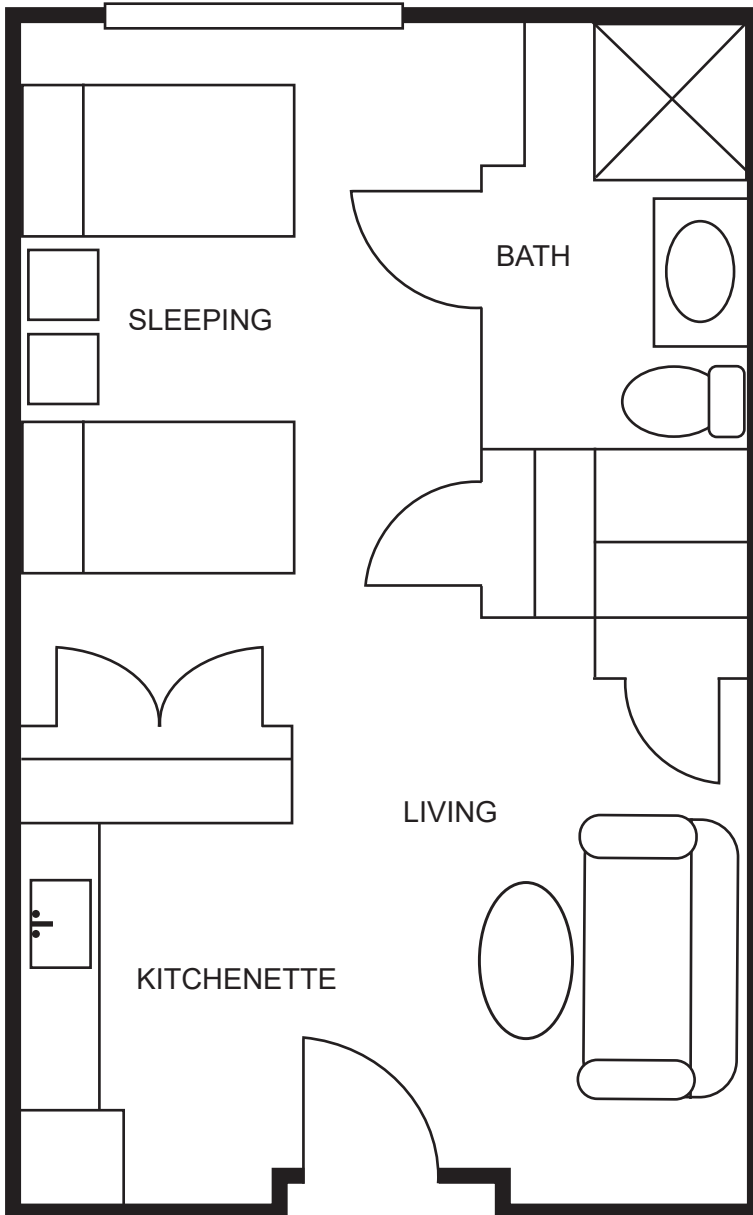

ASSISTED LIVING FLOOR PLANS

DELUXE SUITE 507 square feet

Sample Floor Plan