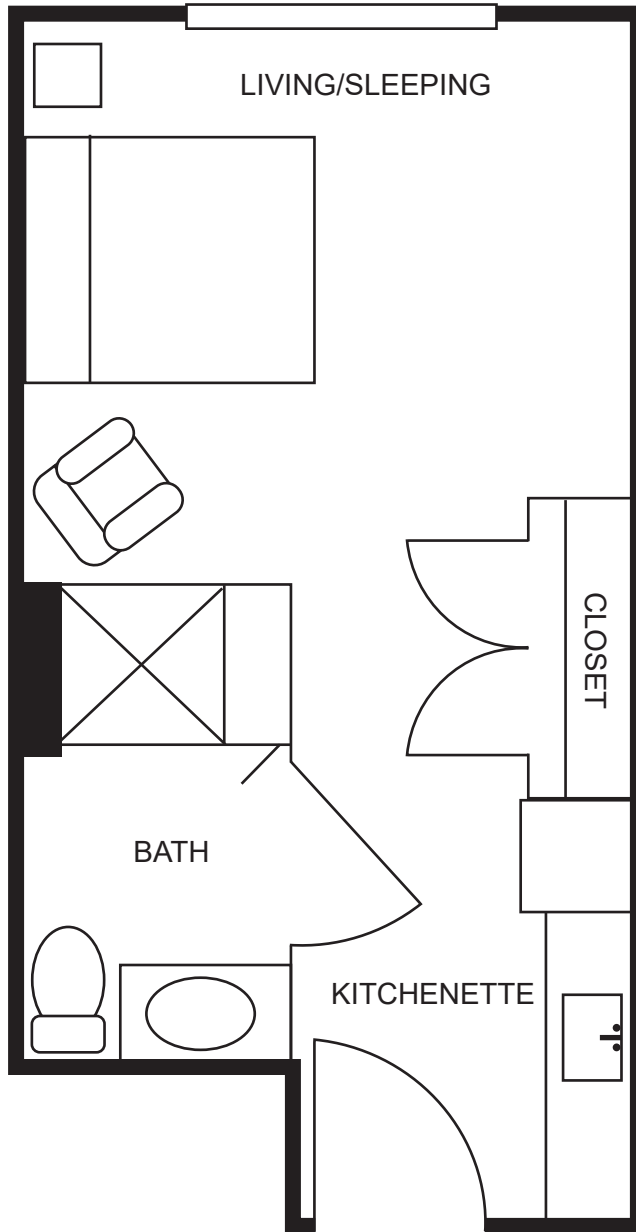

# ASSISTED LIVING FLOOR PLANS

## ONE BEDROOM

589 square feet

*Sample Floor Plan*

## DELUXE STUDIO

353 square feet

*Sample Floor Plan*