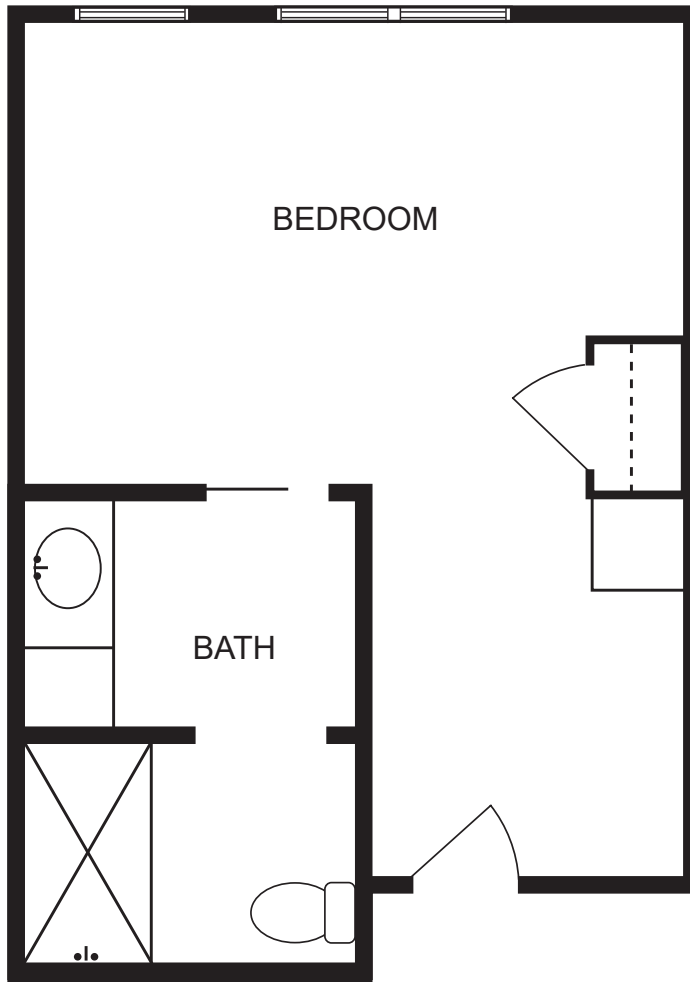

ASSISTED LIVING FLOOR PLANS

DELUXE SUITE 710 square feet

Sample Floor Plan

ASSISTED LIVING FLOOR PLANS

REGENCY SUITE

560 square feet

Sample Floor Plan

CLASSIC SUITE

375 square feet

Sample Floor Plan

DELUXE SUITE 375 square feet

Sample Floor Plan

CLASSIC SUITE
355 square feet

Sample Floor Plan