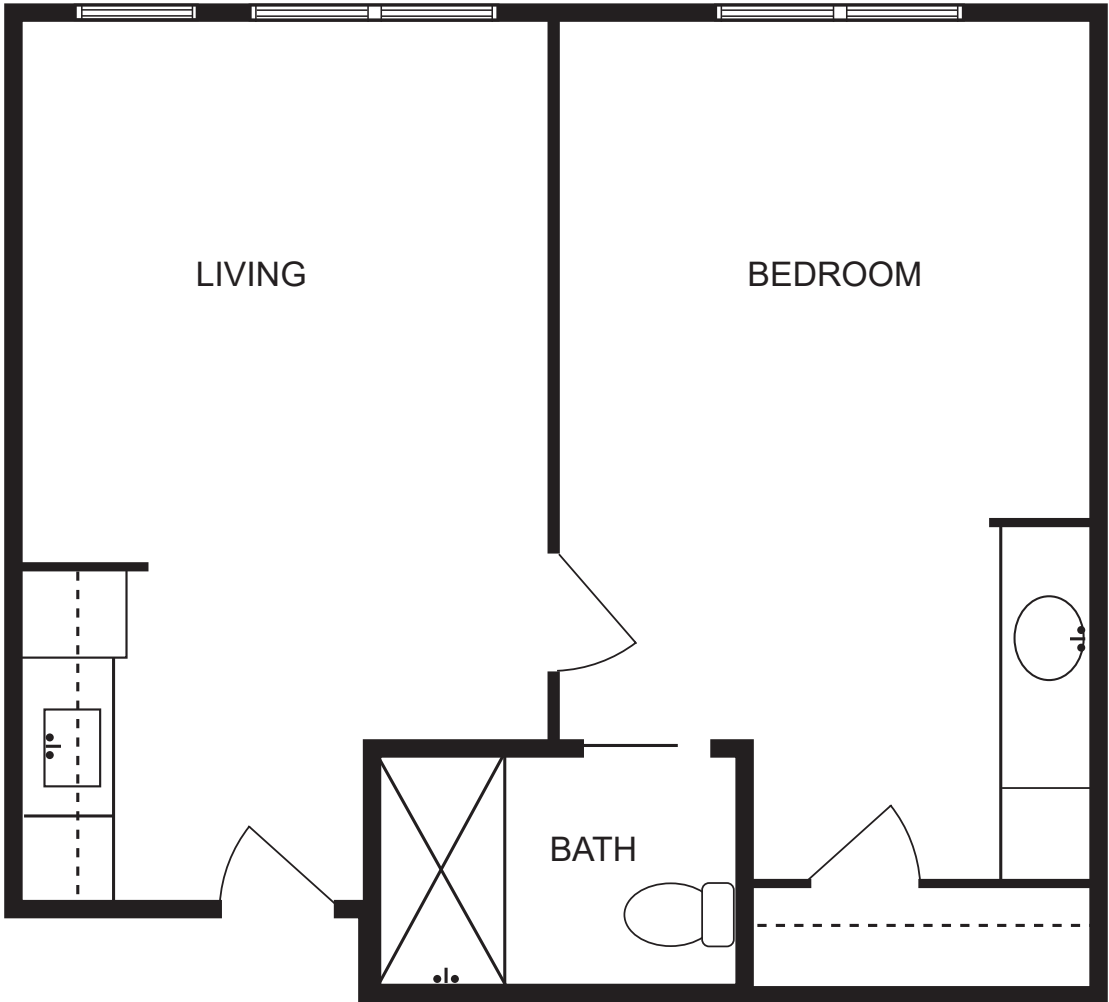

ASSISTED LIVING FLOOR PLANS

DELUXE SUITE 710 square feet

Sample Floor Plan

ASSISTED LIVING FLOOR PLANS

REGENCY SUITE

560 square feet

Sample Floor Plan

CLASSIC SUITE

375 square feet

Sample Floor Plan

DELUXE SUITE 375 square feet

Sample Floor Plan

CLASSIC SUITE
355 square feet

Sample Floor Plan