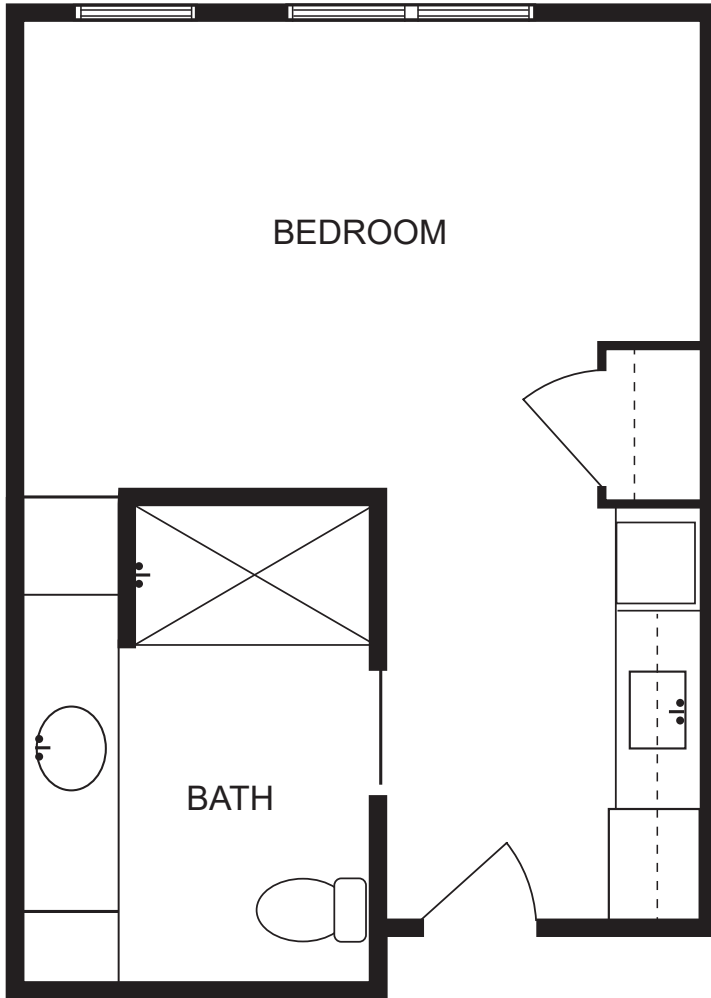

ASSISTED LIVING FLOOR PLANS

DELUXE SUITE 710 square feet

Sample Floor Plan

ASSISTED LIVING FLOOR PLANS

REGENCY SUITE

560 square feet

Sample Floor Plan

CLASSIC SUITE

375 square feet

Sample Floor Plan

DELUXE SUITE 375 square feet

Sample Floor Plan

CLASSIC SUITE
355 square feet

Sample Floor Plan