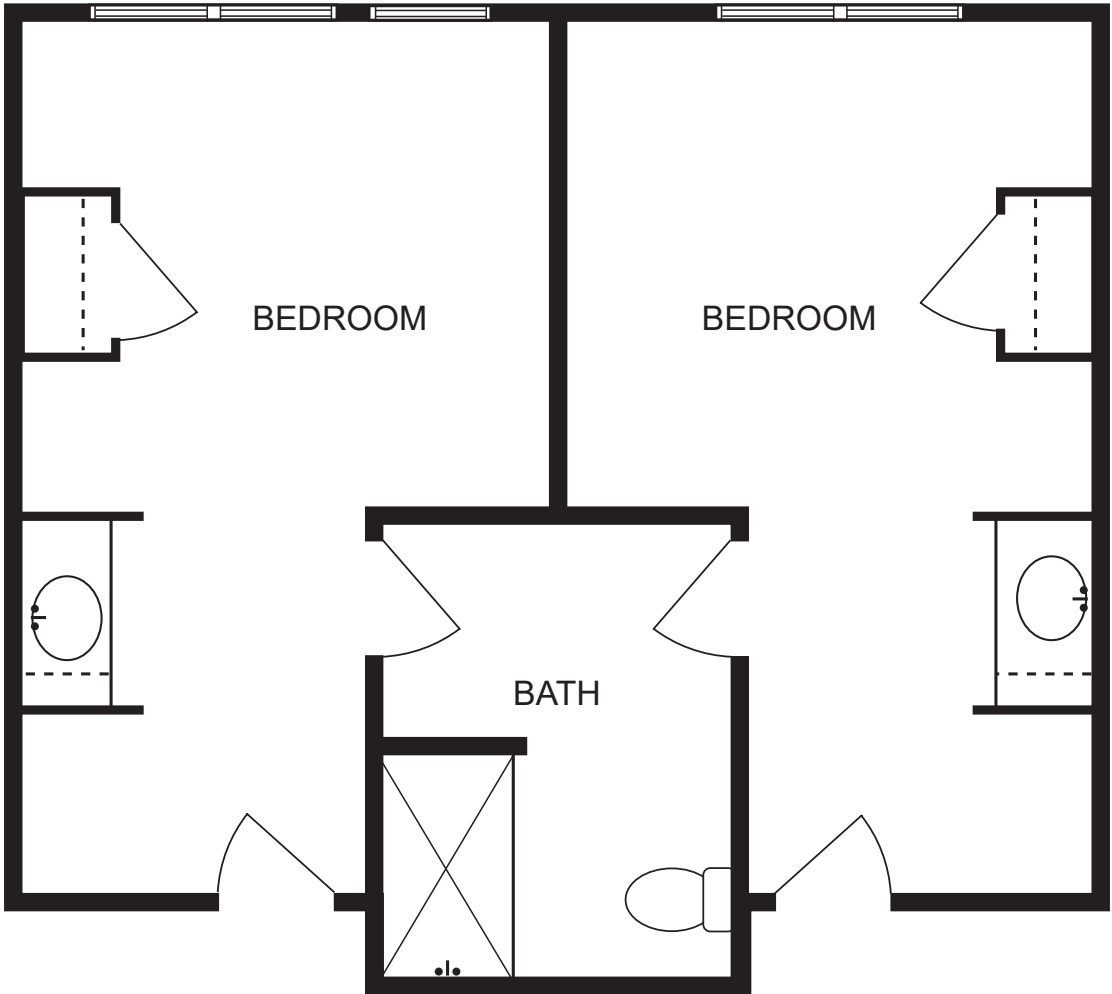

ASSISTED LIVING FLOOR PLANS

DELUXE SUITE 710 square feet

Sample Floor Plan

ASSISTED LIVING FLOOR PLANS

REGENCY SUITE

560 square feet

Sample Floor Plan

CLASSIC SUITE

375 square feet

Sample Floor Plan

DELUXE SUITE 375 square feet

Sample Floor Plan

CLASSIC SUITE
355 square feet

Sample Floor Plan