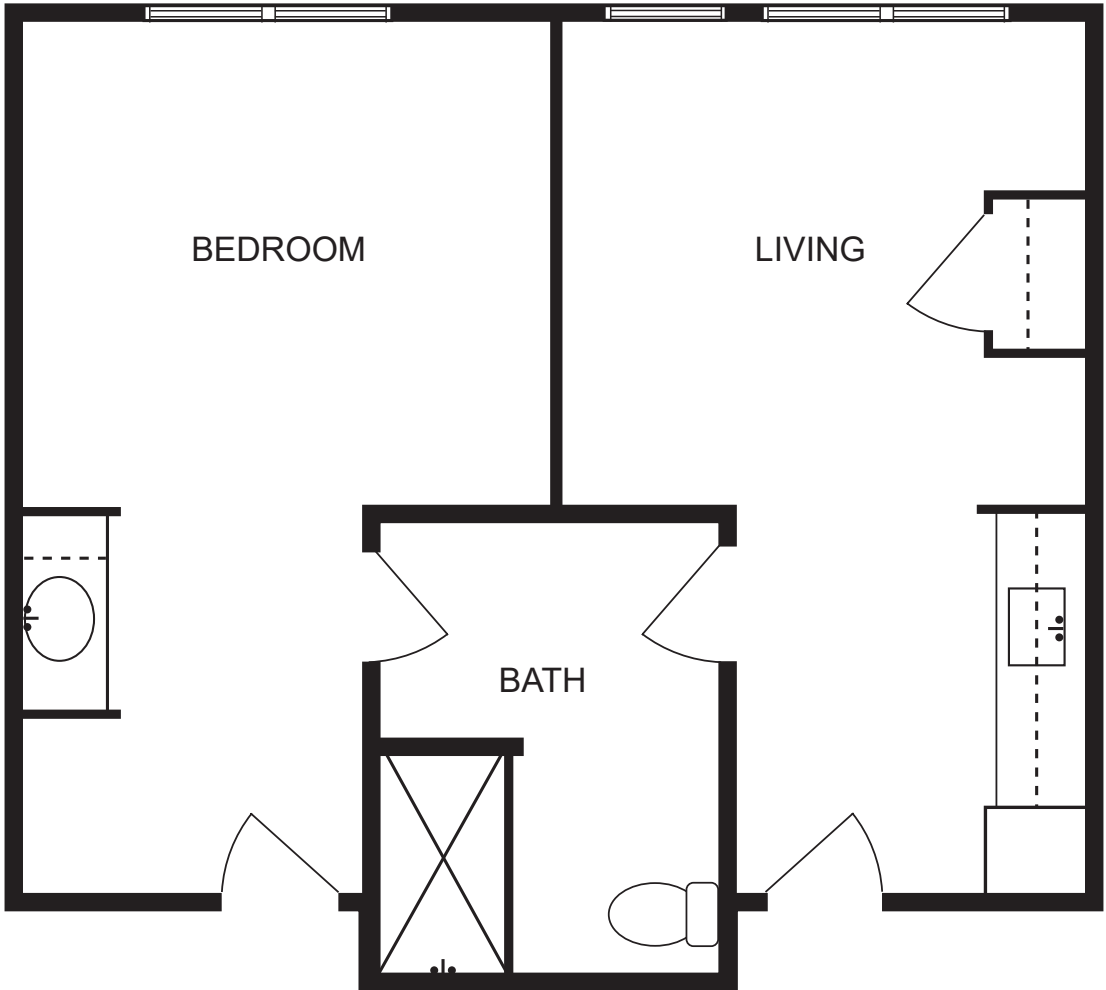

ASSISTED LIVING FLOOR PLANS

DELUXE SUITE 710 square feet

Sample Floor Plan

ASSISTED LIVING FLOOR PLANS

REGENCY SUITE

560 square feet

Sample Floor Plan

CLASSIC SUITE

375 square feet

Sample Floor Plan

DELUXE SUITE 375 square feet

Sample Floor Plan

CLASSIC SUITE
355 square feet

Sample Floor Plan