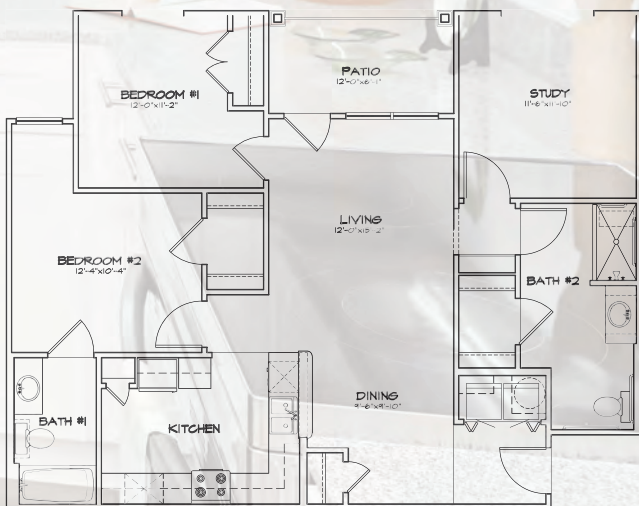

- SILVANA

FLOOR PLANS

A1 813 SQ. FT.

A2 948 SQ. FT.

FLOOR PLANS

B1

1,052 SQ. FT.

B2

1,169 SQ. FT.

FLOOR PLANS

TA3 810 SQ. FT.

TB2 1,195 SQ. FT.

**1109 PARK VISTA ROAD
PLANO, TEXAS 75094
P. (469) 250-7765**