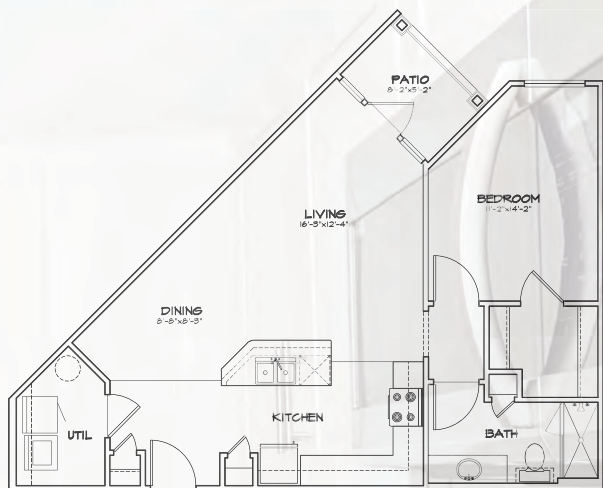

- SILVANA

FLOOR PLANS

A1 813 SQ. FT.

A2 948 SQ. FT.

FLOOR PLANS

B1

1,052 SQ. FT.

B2

1,169 SQ. FT.

FLOOR PLANS

TA3 810 SQ. FT.

TB2 1,195 SQ. FT.

**1109 PARK VISTA ROAD
PLANO, TEXAS 75094
P. (469) 250-7765**